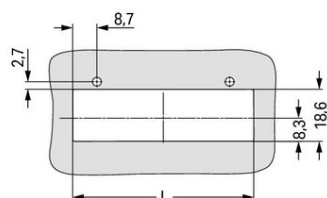

**WAGO SNAP-IN FRAME; 1 PART; PIN SPACING 7.62 MM; 4-POLE;
LIGHT GRAY**

Legend (ratings): (III / 2) $\hat{a}\%$ ™ Overvoltage category III / Pollution degree 2;
Certificari: UL 1059;
Numar tipuri de conexiuni: 1;
Latime: 61,08 mm / 2.405 inch;
Inaltime: 28,1 mm / 1.106 inch;
Adancime: 23,3 mm / 0.917 inch;
Tip montaj: Snap-in;
Tip montaj: Feed-through mounting;
Culoare: light gray;
Greutate: 6,8; g
Tip ambalare: BOX;
Tara de origine: DE;
GTIN: 4055143564878;
Customs tariff number: 39269097900;
Pret: 8,18 lei (TVA inclus)

Detalii online: <https://www.materialelectrice.ro/snap-in-frame-1-part-pin-spacing-7-62-mm-4-pole-light-gray-146915>