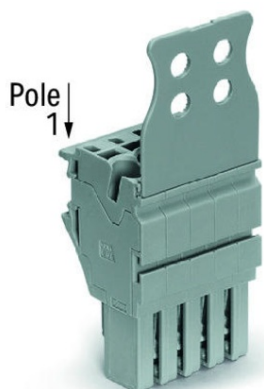

**WAGO 1-CONDUCTOR FEMALE PLUG; STRAIN RELIEF PLATE; 2.5
MM²; 8-POLE; 2,50 MM²; GRAY**

Ratings per: IEC/EN 61984;
Tesiune nominala (III/3): 690; V
Tensiune nominala de supratensiune (III/3): 6; kV
Curent nominal: 24; A
Curent nominal 2: 32; A
Legend (ratings): (III / 3) %^o™ Overvoltage category III / Pollution degree 3;
Tehnologie conexiune: Push-in CAGE CLAMP®;
Tip actionare: Open Tool Slot; Push-in;
Connectable conductor materials: Copper;
Nominal cross-section: 2,5 mm²;
Solid conductor: 0,25 ... 4 mm² / 22 ... 12 AWG;
Solid conductor; push-in termination: 0,75 ... 4 mm² / 18 ... 12 AWG;
Fine-stranded conductor: 0,25 ... 4 mm² / 22 ... 12 AWG;
Fine-stranded conductor; with insulated ferrule: 1 ... 2,5 mm² / 18 ... 12 AWG;
Fine-stranded conductor; with ferrule; push-in termination: 1 ... 2,5 mm² / 18 ... 12 AWG;
Strip length: 10 ... 12 mm / 0.39 ... 0.47 inch;
Numar poli: 8;
Numar total de conexiuni: 8;
Total number of potentials: 8;
Wiring type: Front-entry wiring;
Note (conductor cross-section): Depending on the conductor characteristic, a conductor with a smaller cross section can also be inserted via push-in termination.;
Latime: 41,6 mm / 1.638 inch;
Inaltime: 69 mm / 2.717 inch;
Adancime: 22,4 mm / 0.882 inch;
Module Latime: 5,2 mm / 0.205 inch;
Marking level: Side marking;
Tip contact (pluggable connector): Conector mama/priza;
Connector (connection type): for conductors;
Culoare: gray;
Material izolator: Polyamide 66 (PA 66);
Fire load: 0,464; MJ
Greutate: 26,8; g
Product Group: 18 (X-COM-System);
Tip ambalare: BOX;
Tara de origine: DE;
GTIN: 4050821089469;
Customs tariff number: 85366990990;
Pret: 40,52 lei (TVA inclus)

Detalii online: <https://www.materialelectrice.ro/1-conductor-female-plug-strain-relief-plate-2-5-mm2-8-pole-2-50-mm2-gray-146813>