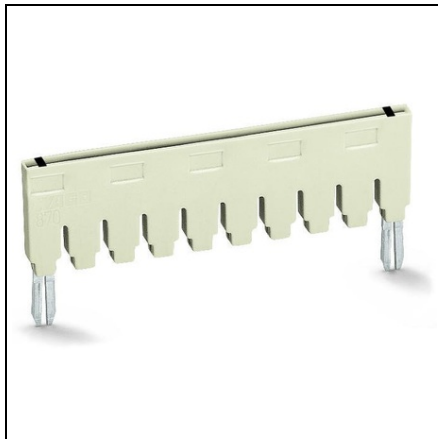

**WAGO PUSH-IN TYPE JUMPER BAR; INSULATED; FROM 1 TO 8;  
NOMINAL CURRENT 18 A; LIGHT GRAY**

Curent nominal: 18; A  
Curent nominal (Ex e II): 13,5; A  
Latime: 39 mm / 1.535 inch;  
Adancime: 2,5 mm / 0.098 inch;  
Culoare: light gray;  
Fire load: 0,039; MJ  
Greutate: 3,3; g  
Tip ambalare: BOX;  
Tara de origine: DE;  
GTIN: 4044918508667;  
Customs tariff number: 85366990990;  
Pret: 7,40 lei (TVA inclus)

Detalii online: <https://www.materialelectrice.ro/push-in-type-jumper-bar-insulated-from-1-to-8-nominal-current-18-a-light-gray-146573>