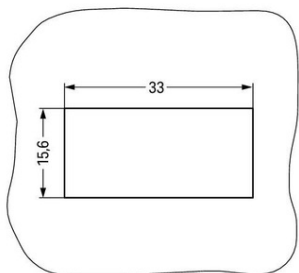

WAGO SNAP-IN FRAME; 3-POLE; 1.0 €; 3.0 MM; BLACK

Plate thickness: 1 ... 3 mm
Cutout tolerance: + 0.1 mm

Latime: 35.5 mm / 1.398 inch;
Inaltime: 17.5 mm / 0.689 inch;
Adancime: 38.75 mm / 1.526 inch;
Housing sheet thickness: 1 ... 3 mm / 0.039 ... 0.118 inch;
Tip montaj: Snap-in;
Suitable: for socket and plug;
Culoare: black;
Material izolator: Polyamide 66 (PA 66);
Flammability class per UL94: V0;
Fire load: 0,098; MJ
Greutate: 3,3; g
Processing temperature: -5 ... +40 °C;
Continuous operating temperature: -35 ... +85 °C;
Note on continuous operating temperature: Insulating parts for temperatures ≤ 105 °C;
Product Group: 20 (WINSTA);
Tip ambalare: lamination;
Tara de origine: DE;
GTIN: 4045454997212;
Customs tariff number: 39269097900;
Pret: 4,12 lei (TVA inclus)