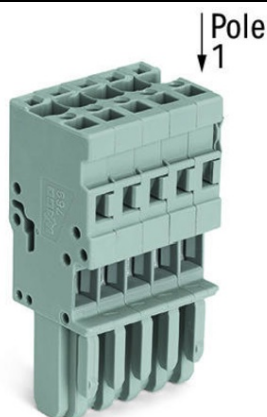

**WAGO 1-CONDUCTOR FEMALE PLUG; 4 MM<sup>2</sup>; 4-POLE; 4,00 MM<sup>2</sup>;  
BLUE**

Ratings per: IEC/EN 61984;  
Tensiune nominala (III/3): 500; V  
Tensiune nominala de supratensiune (III/3): 6; kV  
Curent nominal: 32; A  
Legend (ratings): (III / 3)  $\hat{\%}$ ™ Overvoltage category III / Pollution degree 3;  
Tehnologie conexiune: CAGE CLAMP®;  
Tip actionare: Operating tool;  
Connectable conductor materials: Copper;  
Nominal cross-section: 4 mm<sup>2</sup>;  
Solid conductor: 0,08 ... 4 mm<sup>2</sup> / 28 ... 12 AWG;  
Fine-stranded conductor: 0,08 ... 4 mm<sup>2</sup> / 28 ... 12 AWG;  
Strip length: 8 ... 9 mm / 0.31 ... 0.35 inch;  
Numar poli: 4;  
Numar total de conexiuni: 4;  
Total number of potentials: 4;  
Wiring type: Front-entry wiring;  
Latime: 20 mm / 0.787 inch;  
Inaltime: 45,2 mm / 1.78 inch;  
Adancime: 18,3 mm / 0.72 inch;  
Module Latime: 5 mm / 0.197 inch;  
Marking level: Side marking;  
Tip contact (pluggable connector): Conector mama/priza;  
Connector (connection type): for conductor;  
Culoare: blue;  
Material izolator: Polyamide 66 (PA 66);  
Fire load: 0,223; MJ  
Greutate: 13; g  
Tip ambalare: BOX;  
Tara de origine: DE;  
GTIN: 4045454579814;  
Customs tariff number: 85366990990;  
Pret: 21,44 lei (TVA inclus)

Detalii online: <https://www.materialelectrice.ro/1-conductor-female-plug-4-mm2-4-pole-4-00-mm2-blue-146410>