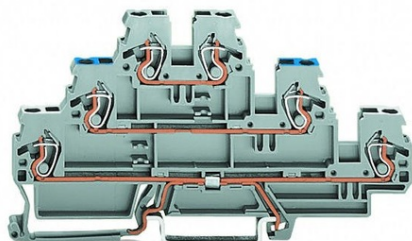

**WAGO TRIPLE-DECK TERMINAL BLOCK; THROUGH/THROUGH  
TERMINAL BLOCK; WHITE CONDUCTOR ENTRY; FOR DIN-RAIL 35 X  
15 AND 35 X 7.5; 2.5 MM<sup>2</sup>; CAGE CLAMP®; 2,50 MM<sup>2</sup>; GRAY**

Ratings per: IEC/EN 60947-7-1;  
Tensiune nominala (III/3): 500; V  
Tensiune nominala de supratensiune (III/3): 6; kV  
Curent nominal: 24; A  
Legend (ratings): (III / 3) %<sup>TM</sup> Overvoltage category III / Pollution degree 3;  
Tehnologie conexiune: CAGE CLAMP®;  
Tip actionare: Operating tool;  
Connectable conductor materials: Copper;  
Solid conductor: 0,08 ... 2,5 mm<sup>2</sup> / 28 ... 12 AWG;  
Fine-stranded conductor: 0,08 ... 4 mm<sup>2</sup> / 28 ... 12 AWG;  
Strip length: 6 ... 7 mm / 0.24 ... 0.28 inch;  
Numar total de conexiuni: 6;  
Total number of potentials: 3;  
Numar nivele: 3;  
Wiring type: Front-entry wiring;  
Latime: 5 mm / 0.197 inch;  
Inaltime from upper-edge of DIN-rail: 52,5 mm / 2.067 inch;  
Adancime: 106 mm / 4.173 inch;  
Design: horizontal type;  
Tip montaj: DIN-35 rail;  
Potential marking: Schirm/L/L;  
Marking level: Side marking;  
Culoare: gray;  
Fire load: 0,275; MJ  
Greutate: 19; g  
Tip ambalare: BOX;  
Tara de origine: DE;  
GTIN: 4045454129088;  
Customs tariff number: 85369010000;  
Pret: 30,98 lei (TVA inclus)

Detalii online: <https://www.materialeelectrice.ro/triple-deck-terminal-block-through-through-terminal-block-white-conductor-entry-for-din-rail-35-x-15-and-35-x-7-5-2-5-mm2-cage-clamp-2-50-mm2-gray-146369>