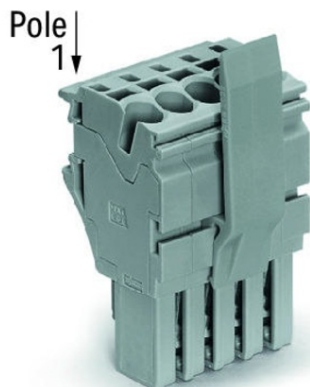

**WAGO 1-CONDUCTOR FEMALE PLUG; LOCKING LEVER; 2.5 MM<sup>2</sup>;  
10-POLE; 2.50 MM<sup>2</sup>; GRAY**

Ratings per: IEC/EN 61984;  
Tesiune nominala (III/3): 690; V  
Tensiune nominala de supratensiune (III/3): 6; kV  
Curent nominal: 24; A  
Curent nominal 2: 32; A  
Legend (ratings): (III / 3) %<sup>o</sup>™ Overvoltage category III / Pollution degree 3;  
Tehnologie conexiune: Push-in CAGE CLAMP®;  
Tip actionare: Open Tool Slot; Push-in;  
Connectable conductor materials: Copper;  
Nominal cross-section: 2.5 mm<sup>2</sup>;  
Solid conductor: 0.25 ... 4 mm<sup>2</sup> / 22 ... 12 AWG;  
Solid conductor; push-in termination: 0.75 ... 4 mm<sup>2</sup> / 18 ... 12 AWG;  
Fine-stranded conductor: 0.25 ... 4 mm<sup>2</sup> / 22 ... 12 AWG;  
Fine-stranded conductor; with insulated ferrule: 1 ... 2.5 mm<sup>2</sup> / 18 ... 12 AWG;  
Fine-stranded conductor; with ferrule; push-in termination: 1 ... 2.5 mm<sup>2</sup> / 18 ... 12 AWG;  
Strip length: 10 ... 12 mm / 0.39 ... 0.47 inch;  
Numar poli: 10;  
Numar total de conexiuni: 10;  
Total number of potentials: 10;  
Wiring type: Front-entry wiring;  
Note (conductor cross-section): Depending on the conductor characteristic, a conductor with a smaller cross section can also be inserted via push-in termination.;  
Latime: 52 mm / 2.047 inch;  
Inaltime: 48.9 mm / 1.925 inch;  
Adancime: 27.2 mm / 1.071 inch;  
Module Latime: 5.2 mm / 0.205 inch;  
Marking level: Side marking;  
Tip contact (pluggable connector): Conector mama/priza;  
Connector (connection type): for conductors;  
Culoare: gray;  
Material izolator: Polyamide 66 (PA 66);  
Fire load: 0,561; MJ  
Greutate: 33,9; g  
Product Group: 18 (X-COM-System);  
Tip ambalare: BOX;  
Tara de origine: DE;  
GTIN: 4050821090120;  
Customs tariff number: 85366990990;  
Pret: 47,84 lei (TVA inclus)

Detalii online: <https://www.materialeelectrice.ro/1-conductor-female-plug-locking-lever-2-5-mm2-10-pole-2-50-mm2-gray-146270>