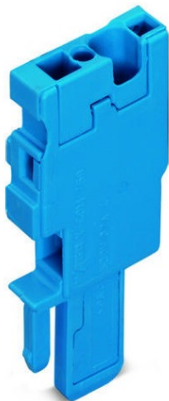

Furnizor: **Sc Trivolt Distribution SRL**
Reg. com.: J23/3300/2016
CIF: RO36421140
Adresa: Strada Apusului nr 3 (primul
sens giratoriu Tehodor Pallady-
Autostrada Soarelui), Catelu, Ilfov
Banca: BRD
IBAN: RO34BRDE441SV13182234410

**WAGO START MODULE FOR 1-CONDUCTOR FEMALE CONNECTOR; 4
MM²; 1-POLE; 4,00 MM²; BLUE**

Ratings per: IEC/EN 61984;
Tensiune nominala (III/3): 500; V
Tensiune nominala de supratensiune (III/3): 6; kV
Curent nominal: 32; A
Legend (ratings): (III / 3) $\hat{\%}$ ™ Overvoltage category III / Pollution degree 3;
Tehnologie conexiune: CAGE CLAMP®;
Tip actionare: Operating tool;
Connectable conductor materials: Copper;
Nominal cross-section: 4 mm²;
Solid conductor: 0,08 ... 4 mm² / 28 ... 12 AWG;
Fine-stranded conductor: 0,08 ... 4 mm² / 28 ... 12 AWG;
Strip length: 8 ... 9 mm / 0.31 ... 0.35 inch;
Numar poli: 1;
Numar total de conexiuni: 1;
Total number of potentials: 1;
Wiring type: Front-entry wiring;
Latime: 5 mm / 0.197 inch;
Inaltime: 45,2 mm / 1.78 inch;
Adancime: 18,3 mm / 0.72 inch;
Module Latime: 5 mm / 0.197 inch;
Marking level: Side marking;
Tip contact (pluggable connector): Conector mama/priza;
Connector (connection type): for conductor;
Culoare: blue;
Material izolator: Polyamide 66 (PA 66);
Fire load: 0,06; MJ
Greutate: 3,4; g
Tip ambalare: bag;
Tara de origine: DE;
GTIN: 4045454217334;
Customs tariff number: 85366990990;
Pret: 7,10 lei (TVA inclus)

Detalii online: <https://www.materialelectrice.ro/start-module-for-1-conductor-female-connector-4-mm2-1-pole-4-00-mm2-blue-146248>