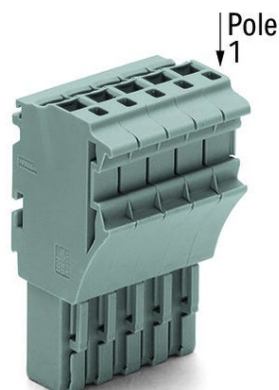

**WAGO 1-CONDUCTOR FEMALE PLUG; 2.5 MM<sup>2</sup>; 13-POLE; 2.50 MM<sup>2</sup>; GRAY**

Ratings per: IEC/EN 61984;  
Tesiune nominala (III/3): 690; V  
Tensiune nominala de supratensiune (III/3): 6; kV  
Curent nominal: 24; A  
Curent nominal 2: 32; A  
Legend (ratings): (III / 3) %<sup>TM</sup> Overvoltage category III / Pollution degree 3;  
Tehnologie conexiune: Push-in CAGE CLAMP®;  
Tip actionare: Open Tool Slot; Push-in;  
Connectable conductor materials: Copper;  
Nominal cross-section: 2.5 mm<sup>2</sup>;  
Solid conductor: 0.25 ... 4 mm<sup>2</sup> / 22 ... 12 AWG;  
Solid conductor; push-in termination: 0.75 ... 4 mm<sup>2</sup> / 18 ... 12 AWG;  
Fine-stranded conductor: 0.25 ... 4 mm<sup>2</sup> / 22 ... 12 AWG;  
Fine-stranded conductor; with insulated ferrule: 1 ... 2.5 mm<sup>2</sup> / 18 ... 12 AWG;  
Fine-stranded conductor; with ferrule; push-in termination: 1 ... 2.5 mm<sup>2</sup> / 18 ... 12 AWG;  
Strip length: 10 ... 12 mm / 0.39 ... 0.47 inch;  
Numar poli: 13;  
Numar total de conexiuni: 13;  
Total number of potentials: 13;  
Wiring type: Front-entry wiring;  
Note (conductor cross-section): Depending on the conductor characteristic, a conductor with a smaller cross section can also be inserted via push-in termination.;  
Latime: 67.6 mm / 2.661 inch;  
Inaltime: 40.5 mm / 1.594 inch;  
Adancime: 22.4 mm / 0.882 inch;  
Module Latime: 5.2 mm / 0.205 inch;  
Marking level: Side marking;  
Tip contact (pluggable connector): Conector mama/priza;  
Connector (connection type): for conductors;  
Culoare: gray;  
Material izolator: Polyamide 66 (PA 66);  
Fire load: 0,696; MJ  
Greutate: 41,6; g  
Tip ambalare: BOX;  
Tara de origine: CN;  
GTIN: 4050821687955;  
Customs tariff number: 85366990990;  
Pret: 58,45 lei (TVA inclus)

Detalii online: <https://www.materialelectrice.ro/1-conductor-female-plug-2-5-mm2-13-pole-2-50-mm2-gray-146089>