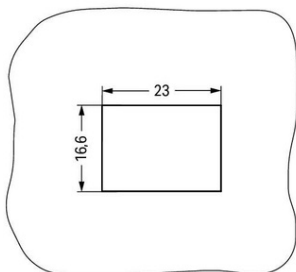

WAGO SNAP-IN FRAME; 2-POLE; 0.5 €; 2.0 MM; BLACK

Plate thickness: 1 ... 3 mm
Cutout tolerance: + 0.1 mm

Numar poli: 2;
Latime: 25,8 mm / 1.016 inch;
Inaltime: 18,5 mm / 0.728 inch;
Adancime: 38,75 mm / 1.526 inch;
Housing sheet thickness: 1 ... 3 mm / 0.039 ... 0.118 inch;
Tip montaj: Snap-in;
Suitable: for socket and plug;
Culoare: black;
Material izolator: Polyamide 66 (PA 66);
Flammability class per UL94: V0;
Fire load: 0,081; MJ
Greutate: 2,7; g
Processing temperature: -5 ... +40 °C;
Continuous operating temperature: -35 ... +85 °C;
Note on continuous operating temperature: Insulating parts for temperatures ≤ 105 °C;
Product Group: 20 (WINSTA);
Tip ambalare: BOX;
Tara de origine: DE;
GTIN: 4050821261179;
Customs tariff number: 39269097900;
Pret: 3,52 lei (TVA inclus)