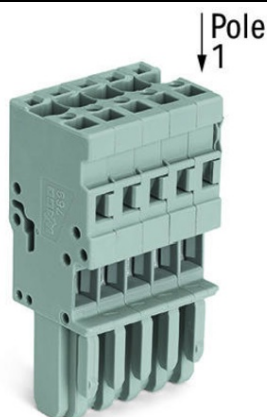

**WAGO 1-CONDUCTOR FEMALE PLUG; 4 MM²; 3-POLE; 4,00 MM²;
BLUE**

Ratings per: IEC/EN 61984;
Tensiune nominala (III/3): 500; V
Tensiune nominala de supratensiune (III/3): 6; kV
Curent nominal: 32; A
Legend (ratings): (III / 3) Overvoltage category III / Pollution degree 3;
Tehnologie conexiune: CAGE CLAMP®;
Tip actionare: Operating tool;
Connectable conductor materials: Copper;
Nominal cross-section: 4 mm²;
Solid conductor: 0,08 ... 4 mm² / 28 ... 12 AWG;
Fine-stranded conductor: 0,08 ... 4 mm² / 28 ... 12 AWG;
Strip length: 8 ... 9 mm / 0.31 ... 0.35 inch;
Numar poli: 3;
Numar total de conexiuni: 3;
Total number of potentials: 3;
Wiring type: Front-entry wiring;
Latime: 15 mm / 0.591 inch;
Inaltime: 45,2 mm / 1.78 inch;
Adancime: 18,3 mm / 0.72 inch;
Module Latime: 5 mm / 0.197 inch;
Marking level: Side marking;
Tip contact (pluggable connector): Conector mama/priza;
Connector (connection type): for conductor;
Culoare: blue;
Material izolator: Polyamide 66 (PA 66);
Fire load: 0,166; MJ
Greutate: 9,7; g
Tip ambalare: BOX;
Tara de origine: DE;
GTIN: 4045454579807;
Customs tariff number: 85366990990;
Pret: 16,66 lei (TVA inclus)

Detalii online: <https://www.materialelectrice.ro/1-conductor-female-plug-4-mm2-3-pole-4-00-mm2-blue-145990>