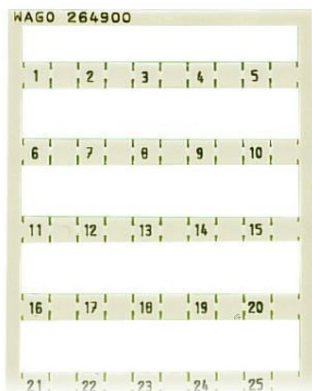

**WAGO MINI-WSB MARKING CARD; AS CARD; MARKED; 1, 2, 3, 4, 5, 47, 48, 49, 50; NOT STRETCHABLE; HORIZONTAL MARKING; SNAP-ON TYPE; WHITE**

Marking: 1, 2, 3, 4, 5, ; to 46, 47, 48, 49, 50, ;  
Marking: 1, 2, 3, 4, 5, ; to 46, 47, 48, 49, 50, ;  
Marking (number): 1;  
Marking direction: Horizontal marking;  
Marking Culoare: black;  
Marking type: Digits;  
Darstellung des Aufdrucks: consecutive numbers per strip;  
Pre-assembly: 10 strips with 10 markers per card;  
Marker/Strip Latime: 5 mm;  
Marker Latime: 5; mm  
Culoare: white;  
Greutate: 6,7; g  
Fire load: 0,201; MJ  
Product Group: 9 (Std. Chassis Mt. Blocks);  
Tip ambalare: BOX;  
Tara de origine: DE;  
GTIN: 4017332275842;  
Customs tariff number: 49119900000;  
Pret: 15,46 lei (TVA inclus)

Detalii online: <https://www.materialelectrice.ro/mini-wsb-marking-card-as-card-marked-1-2-3-4-5-47-48-49-50-not-stretchable-horizontal-marking-snap-on-type-white-145723>