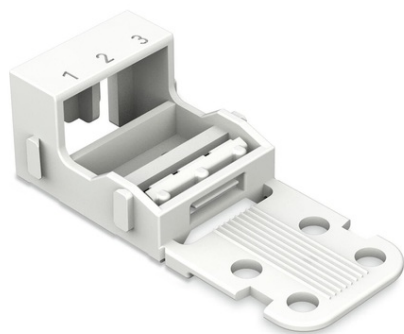

**WAGO SUPORT PENTRU CLEMA 221-413 ; 3-CONDUCTOR TERMINAL
BLOCKS; 221 SERIES - 4 MM²; FOR SCREW MOUNTING; WHITE**

Latime: 23.7 mm / 0.933 inch;
Inaltime de la fata: 16.9 mm / 0.665 inch;
Adancime: 52.8 mm / 2.079 inch;
Culoare: white;
Material izolator: Polyamide 66 (PA 66);
Flammability class per UL94: V0;
Greutate: 3,6; g
Tip ambalare: BOX;
Tara de origine: CN;
GTIN: 4055143640794;
Customs tariff number: 39269097900;

Pret: 3,40 lei (TVA inclus)

Detalii online: <https://www.materialeelectrice.ro/mounting-carrier-for-3-conductor-terminal-blocks-221-series-4-mm2-for-screw-mounting-white-145623>