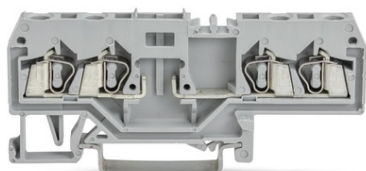

WAGO 4-CONDUCTOR CARRIER TERMINAL BLOCK; FOR DIN-RAIL 35 X 15 AND 35 X 7.5; 2.5 MM²; CAGE CLAMP®; 2,50 MM²; GRAY

Ratings per: IEC/EN 60947-7-1;
Tesiune nominala (III/3): 400; V
Tensiune nominala de supratensiune (III/3): 6; kV
Curent nominal: 10; A
Legend (ratings): (III / 3) %TM Overvoltage category III / Pollution degree 3;
Tehnologie conexiune: CAGE CLAMP®;
Tip actionare: Operating tool;
Connectable conductor materials: Copper; Aluminum;
Solid conductor: 0,08 ... 2,5 mm² / 28 ... 12 AWG;
Fine-stranded conductor: 0,08 ... 2,5 mm² / 28 ... 12 AWG;
Strip length: 8 ... 9 mm / 0.31 ... 0.35 inch;
Numar total de conexiuni: 4;
Total number of potentials: 2;
Numar nivele: 1;
Wiring type: Front-entry wiring;
Note (conductor cross-section): 12 AWG: THHN, THWN;
Latime: 5 mm / 0.197 inch;
Inaltime from upper-edge of DIN-rail: 28 mm / 1.102 inch;
Adancime: 75 mm / 2.953 inch;
Design: horizontal;
Tip montaj: DIN-35 rail;
Marking level: Center marking;
Culoare: gray;
Material izolator: Polyamide 66 (PA 66);
Fire load: 0,149; MJ
Greutate: 9,1; g
Product Group: 1 (Rail Mounted Terminal Blocks);
Tip ambalare: BOX;
Tara de origine: DE;
GTIN: 4044918556842;
Customs tariff number: 85369010000;
Pret: 14,79 lei (TVA inclus)

Detalii online: <https://www.materialelectrice.ro/4-conductor-carrier-terminal-block-for-din-rail-35-x-15-and-35-x-7-5-2-5-mm2-cage-clamp-2-50-mm2-gray-145570>