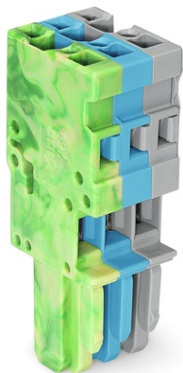

Furnizor: **Sc Trivolt Distribution SRL**
Reg. com.: J23/3300/2016
CIF: RO36421140
Adresa: Strada Apusului nr 3 (primul
sens giratoriu Tehodor Pallady-
Autostrada Soarelui), Catelu, Ilfov
Banca: BRD
IBAN: RO34BRDE441SV13182234410

**WAGO 1-CONDUCTOR FEMALE PLUG; 4 MM²; 3-POLE; 4,00 MM²;
GREEN-YELLOW, BLUE, GRAY**

Ratings per: IEC/EN 61984;
Tensiune nominala (III/3): 500; V
Tensiune nominala de supratensiune (III/3): 6; kV
Curent nominal: 32; A
Legend (ratings): (III / 3) %^o™ Overvoltage category III / Pollution degree 3;
Tehnologie conexiune: CAGE CLAMP®;
Tip actionare: Operating tool;
Connectable conductor materials: Copper;
Nominal cross-section: 4 mm²;
Solid conductor: 0,08 ... 4 mm² / 28 ... 12 AWG;
Fine-stranded conductor: 0,08 ... 4 mm² / 28 ... 12 AWG;
Strip length: 8 ... 9 mm / 0.31 ... 0.35 inch;
Numar poli: 3;
Numar total de conexiuni: 3;
Total number of potentials: 3;
Wiring type: Front-entry wiring;
Latime: 15 mm / 0.591 inch;
Inaltime: 45,2 mm / 1.78 inch;
Adancime: 18,3 mm / 0.72 inch;
Module Latime: 5 mm / 0.197 inch;
Marking level: Side marking;
Tip contact (pluggable connector): Conector mama/priza;
Connector (connection type): for conductor;
Culoare: green-yellow, blue, gray;
Material izolator: Polyamide 66 (PA 66);
Fire load: 0,165; MJ
Greutate: 9,7; g
Tip ambalare: BOX;
Tara de origine: DE;
GTIN: 4045454285142;
Customs tariff number: 85366990990;
Pret: 15,99 lei (TVA inclus)

Detalii online: <https://www.materialeelectrice.ro/1-conductor-female-plug-4-mm2-3-pole-4-00-mm2-green-yellow-blue-gray-145531>