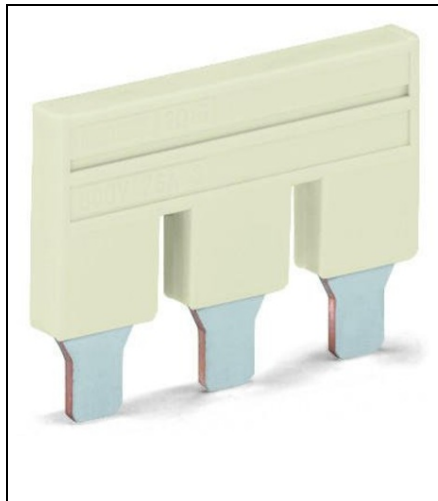

**WAGO PUSH-IN TYPE JUMPER BAR; INSULATED; 4-WAY; NOMINAL
CURRENT 76 A; LIGHT GRAY**

Tesiune nominala (III/3): 800; V
Curent nominal: 76; A
Curent nominal (Ex e II): 65; A
Latime: 45,5 mm / 1.791 inch;
Inaltime: 23 mm / 0.906 inch;
Adancime: 4,1 mm / 0.161 inch;
Culoare: light gray;
Fire load: 0,039; MJ
Greutate: 10,2; g
Product Group: 22 (TOPJOB S);
Tip ambalare: bag;
Tara de origine: DE;
GTIN: 4055143702119;
Customs tariff number: 85366990990;
Pret: 20,12 lei (TVA inclus)

Detalii online: <https://www.materialelectrice.ro/push-in-type-jumper-bar-insulated-4-way-nominal-current-76-a-light-gray-145339>