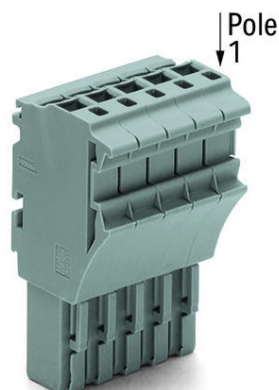

**WAGO 1-CONDUCTOR FEMALE PLUG; 2.5 MM<sup>2</sup>; 8-POLE; 2,50 MM<sup>2</sup>;  
GRAY**

Ratings per: IEC/EN 61984;  
Tesiune nominala (III/3): 690; V  
Tensiune nominala de supratensiune (III/3): 6; kV  
Curent nominal: 24; A  
Curent nominal 2: 32; A  
Legend (ratings): (III / 3) %<sup>TM</sup> Overvoltage category III / Pollution degree 3;  
Tehnologie conexiune: Push-in CAGE CLAMP®;  
Tip actionare: Open Tool Slot; Push-in;  
Connectable conductor materials: Copper;  
Nominal cross-section: 2.5 mm<sup>2</sup>;  
Solid conductor: 0.25 ... 4 mm<sup>2</sup> / 22 ... 12 AWG;  
Solid conductor; push-in termination: 0.75 ... 4 mm<sup>2</sup> / 18 ... 12 AWG;  
Fine-stranded conductor: 0.25 ... 4 mm<sup>2</sup> / 22 ... 12 AWG;  
Fine-stranded conductor; with insulated ferrule: 1 ... 2.5 mm<sup>2</sup> / 18 ... 12 AWG;  
Fine-stranded conductor; with ferrule; push-in termination: 1 ... 2.5 mm<sup>2</sup> / 18 ... 12 AWG;  
Strip length: 10 ... 12 mm / 0.39 ... 0.47 inch;  
Numar poli: 8;  
Numar total de conexiuni: 8;  
Total number of potentials: 8;  
Wiring type: Front-entry wiring;  
Note (conductor cross-section): Depending on the conductor characteristic, a conductor with a smaller cross section can also be inserted via push-in termination.;  
Latime: 41.6 mm / 1.638 inch;  
Inaltime: 40.5 mm / 1.594 inch;  
Adancime: 22.4 mm / 0.882 inch;  
Module Latime: 5.2 mm / 0.205 inch;  
Marking level: Side marking;  
Tip contact (pluggable connector): Conector mama/priza;  
Connector (connection type): for conductors;  
Culoare: gray;  
Material izolator: Polyamide 66 (PA 66);  
Fire load: 0,431; MJ  
Greutate: 25,7; g  
Tip ambalare: BOX;  
Tara de origine: CN;  
GTIN: 4050821242796;  
Customs tariff number: 85366990990;  
Pret: 36,60 lei (TVA inclus)

Detalii online: <https://www.materialelectrice.ro/1-conductor-female-plug-2-5-mm2-8-pole-2-50-mm2-gray-145292>