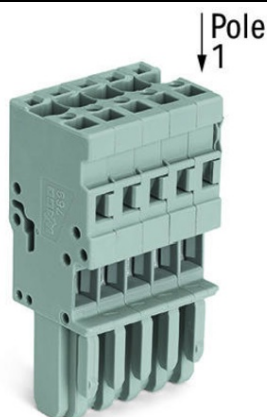

**WAGO 1-CONDUCTOR FEMALE PLUG; 4 MM²; 14-POLE; 4,00 MM²;
GRAY**

Ratings per: IEC/EN 61984;
Tensiune nominala (III/3): 500; V
Tensiune nominala de supratensiune (III/3): 6; kV
Curent nominal: 32; A
Legend (ratings): (III / 3) Overvoltage category III / Pollution degree 3;
Tehnologie conexiune: CAGE CLAMP®;
Tip actionare: Operating tool;
Connectable conductor materials: Copper;
Nominal cross-section: 4 mm²;
Solid conductor: 0,08 ... 4 mm² / 28 ... 12 AWG;
Fine-stranded conductor: 0,08 ... 4 mm² / 28 ... 12 AWG;
Strip length: 8 ... 9 mm / 0.31 ... 0.35 inch;
Numar poli: 14;
Numar total de conexiuni: 14;
Total number of potentials: 14;
Wiring type: Front-entry wiring;
Latime: 70 mm / 2.756 inch;
Inaltime: 45,2 mm / 1.78 inch;
Adancime: 18,3 mm / 0.72 inch;
Module Latime: 5 mm / 0.197 inch;
Marking level: Side marking;
Tip contact (pluggable connector): Conector mama/priza;
Connector (connection type): for conductor;
Culoare: gray;
Material izolator: Polyamide 66 (PA 66);
Fire load: 0,744; MJ
Greutate: 47,6; g
Tip ambalare: BOX;
Tara de origine: DE;
GTIN: 4044918472210;
Customs tariff number: 85366990990;
Pret: 62,56 lei (TVA inclus)

Detalii online: <https://www.materialelectrice.ro/1-conductor-female-plug-4-mm2-14-pole-4-00-mm2-gray-145262>