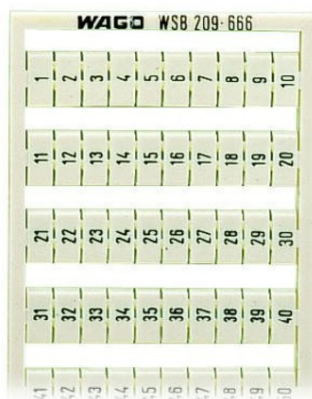

WAGO WSB MARKING CARD; AS CARD; MARKED; 1 ... 50 (2X); NOT STRETCHABLE; VERTICAL MARKING; SNAP-ON TYPE; WHITE

Marking: 1 ... 50;
Marking (number): 2;
Marking direction: Vertical marking;
Marking Culoare: black;
Marking type: Digits;
Darstellung des Aufdrucks: consecutive numbers per strip;
Pre-assembly: 10 strips with 10 markers per card;
Marker/Strip Latime: 5 mm;
Marker Latime: 5; mm
Culoare: white;
Greutate: 8,8; g
Fire load: 0,234; MJ
Product Group: 2 (Terminal Block Accessories);
Tip ambalare: bag;
Tara de origine: DE;
GTIN: 4017332273442;
Customs tariff number: 49119900000;
Pret: 20,41 lei (TVA inclus)

Detalii online: <https://www.materialelectrice.ro/wsb-marking-card-as-card-marked-1-50-2x-not-stretchable-vertical-marking-snap-on-type-white-145248>