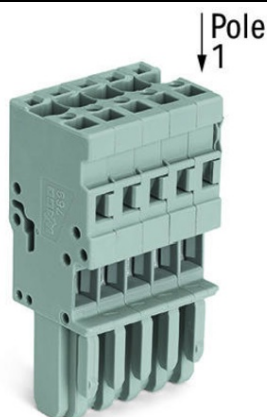

**WAGO 1-CONDUCTOR FEMALE PLUG; 4 MM²; 2-POLE; 4,00 MM²;
BLUE**

Ratings per: IEC/EN 61984;
Tensiune nominala (III/3): 500; V
Tensiune nominala de supratensiune (III/3): 6; kV
Curent nominal: 32; A
Legend (ratings): (III / 3) $\hat{\%}$ ™ Overvoltage category III / Pollution degree 3;
Tehnologie conexiune: CAGE CLAMP®;
Tip actionare: Operating tool;
Connectable conductor materials: Copper;
Nominal cross-section: 4 mm²;
Solid conductor: 0,08 ... 4 mm² / 28 ... 12 AWG;
Fine-stranded conductor: 0,08 ... 4 mm² / 28 ... 12 AWG;
Strip length: 8 ... 9 mm / 0.31 ... 0.35 inch;
Numar poli: 2;
Numar total de conexiuni: 2;
Total number of potentials: 2;
Wiring type: Front-entry wiring;
Latime: 10 mm / 0.394 inch;
Inaltime: 45,2 mm / 1.78 inch;
Adancime: 18,3 mm / 0.72 inch;
Module Latime: 5 mm / 0.197 inch;
Marking level: Side marking;
Tip contact (pluggable connector): Conector mama/priza;
Connector (connection type): for conductor;
Culoare: blue;
Material izolator: Polyamide 66 (PA 66);
Fire load: 0,109; MJ
Greutate: 6,7; g
Tip ambalare: BOX;
Tara de origine: DE;
GTIN: 4045454326265;
Customs tariff number: 85366990990;
Pret: 11,99 lei (TVA inclus)

Detalii online: <https://www.materialelectrice.ro/1-conductor-female-plug-4-mm2-2-pole-4-00-mm2-blue-145240>