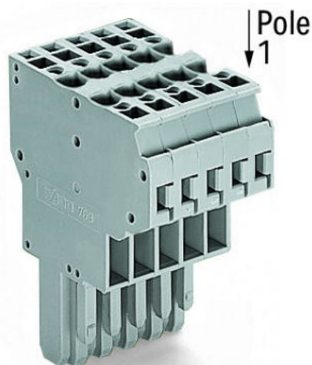

Furnizor: **Sc Trivolt Distribution SRL**
Reg. com.: J23/3300/2016
CIF: RO36421140
Adresa: Strada Apusului nr 3 (primul
sens giratoriu Tehodor Pallady-
Autostrada Soarelui), Catelu, Ilfov
Banca: BRD
IBAN: RO34BRDE441SV13182234410

**WAGO 2-CONDUCTOR FEMALE CONNECTOR; 4 MM²; 14-POLE; 4,00
MM²; GRAY**

Ratings per: IEC/EN 61984;
Tensiune nominala (III/3): 500; V
Tensiune nominala de supratensiune (III/3): 6; kV
Curent nominal: 32; A
Legend (ratings): (III / 3) %^o™ Overvoltage category III / Pollution degree 3;
Tehnologie conexiune: CAGE CLAMP®;
Tip actionare: Operating tool;
Connectable conductor materials: Copper;
Nominal cross-section: 4 mm²;
Solid conductor: 0,08 ... 4 mm² / 28 ... 12 AWG;
Fine-stranded conductor: 0,08 ... 4 mm² / 28 ... 12 AWG;
Strip length: 8 ... 9 mm / 0.31 ... 0.35 inch;
Numar poli: 14;
Numar total de conexiuni: 28;
Total number of potentials: 14;
Wiring type: Front-entry wiring;
Latime: 70 mm / 2.756 inch;
Inaltime: 45,2 mm / 1.78 inch;
Adancime: 35,9 mm / 1.413 inch;
Module Latime: 5 mm / 0.197 inch;
Marking level: Side marking;
Tip contact (pluggable connector): Conector mama/priza;
Connector (connection type): for conductor;
Culoare: gray;
Material izolator: Polyamide 66 (PA 66);
Fire load: 1,187; MJ
Greutate: 72,5; g
Tip ambalare: BOX;
Tara de origine: PL;
GTIN: 4044918474382;
Customs tariff number: 85366990990;
Pret: 122,27 lei (TVA inclus)

Detalii online: <https://www.materialelectrice.ro/2-conductor-female-connector-4-mm2-14-pole-4-00-mm2-gray-145149>