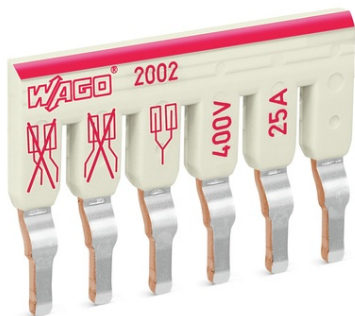

Furnizor: **Sc Trivolt Distribution SRL**
Reg. com.: J23/3300/2016
CIF: RO36421140
Adresa: Strada Apusului nr 3 (primul
sens giratoriu Tehodor Pallady-
Autostrada Soarelui), Catelu, Ilfov
Banca: BRD
IBAN: RO34BRDE441SV13182234410

**WAGO STAGGERED JUMPER; INSULATED; 6-WAY; NOMINAL
CURRENT 25 A; SUITABLE FOR 2002 AND 2003 SERIES RAIL-
MOUNTED TERMINAL BLOCKS; LIGHT GRAY**

Tesiune nominala (III/3): 400; V
Tensiune nominala de supratensiune (III/3): 6; kV
Curent nominal: 25; A
Latime: 29.9 mm / 1.177 inch;
Culoare: light gray;
Fire load: 0,04; MJ
Greutate: 3; g
Product Group: 22 (TOPJOB S);
Tip ambalare: bag;
Tara de origine: DE;
GTIN: 4055143692298;
Customs tariff number: 85366990990;
Pret: 9,25 lei (TVA inclus)

Detalii online: <https://www.materialelectrice.ro/staggered-jumper-insulated-6-way-nominal-current-25-a-suitable-for-2002-and-2003-series-rail-mounted-terminal-blocks-light-gray-145070>