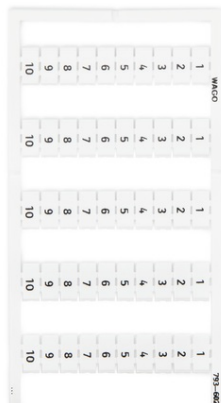

WAGO WMB MARKING CARD; AS CARD; MARKED; 1 ... 10 (10X); NOT STRETCHABLE; VERTICAL MARKING; SNAP-ON TYPE; WHITE

Marking: 1 ... 10;
Marking (number): 10;
Marking direction: Vertical marking;
Marking Culoare: black;
Marking type: Digits;
Darstellung des Aufdrucks: consecutive numbers per strip;
Pre-assembly: 10 strips with 10 markers per card;
Marker/Strip Latime: 5 mm;
Marker Latime: 5; mm
Culoare: white;
Greutate: 8,5; g
Fire load: 0,257; MJ
Product Group: 2 (Terminal Block Accessories);
Tip ambalare: bag;
Tara de origine: DE;
GTIN: 4017332397131;
Customs tariff number: 49119900000;
Pret: 19,87 lei (TVA inclus)

Detalii online: <https://www.materialelectrice.ro/wmb-marking-card-as-card-marked-1-10-10x-not-stretchable-vertical-marking-snap-on-type-white-145067>