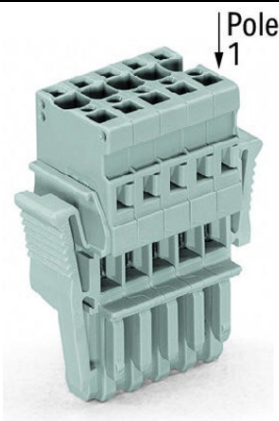

**WAGO 1-CONDUCTOR FEMALE PLUG; LOCKING LEVER; 4 MM²; 9-
POLE; 4,00 MM²; GRAY**

Ratings per: IEC/EN 61984;
Tensiune nominala (III/3): 500; V
Tensiune nominala de supratensiune (III/3): 6; kV
Curent nominal: 32; A
Legend (ratings): (III / 3) $\hat{\%}$ ™ Overvoltage category III / Pollution degree 3;
Tehnologie conexiune: CAGE CLAMP®;
Tip actionare: Operating tool;
Connectable conductor materials: Copper;
Nominal cross-section: 4 mm²;
Solid conductor: 0,08 ... 4 mm² / 28 ... 12 AWG;
Fine-stranded conductor: 0,08 ... 4 mm² / 28 ... 12 AWG;
Strip length: 8 ... 9 mm / 0.31 ... 0.35 inch;
Numar poli: 9;
Numar total de conexiuni: 9;
Total number of potentials: 9;
Wiring type: Front-entry wiring;
Latime: 60,6 mm / 2.386 inch;
Inaltime: 45,2 mm / 1.78 inch;
Adancime: 18,3 mm / 0.72 inch;
Module Latime: 5 mm / 0.197 inch;
Marking level: Side marking;
Tip contact (pluggable connector): Conector mama/priza;
Connector (connection type): for conductor;
Culoare: gray;
Material izolator: Polyamide 66 (PA 66);
Fire load: 0,528; MJ
Greutate: 32,7; g
Tip ambalare: BOX;
Tara de origine: DE;
GTIN: 4044918482226;
Customs tariff number: 85366990990;
Pret: 42,92 lei (TVA inclus)

Detalii online: <https://www.materialelectrice.ro/1-conductor-female-plug-locking-lever-4-mm2-9-pole-4-00-mm2-gray-145048>