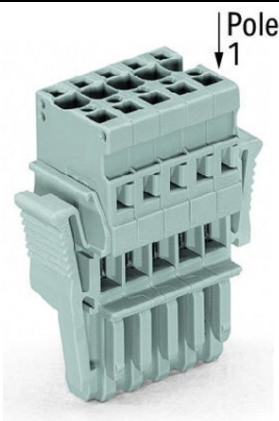

**WAGO 1-CONDUCTOR FEMALE PLUG; LOCKING LEVER; 4 MM²; 9-
POLE; 4,00 MM²; GRAY**

Ratings per: IEC/EN 61984;
Tensiune nominala (III/3): 500; V
Tensiune nominala de supratensiune (III/3): 6; kV
Curent nominal: 32; A
Legend (ratings): (III / 3) $\hat{\%}$ ™ Overvoltage category III / Pollution degree 3;
Tehnologie conexiune: CAGE CLAMP®;
Tip actionare: Operating tool;
Connectable conductor materials: Copper;
Nominal cross-section: 4 mm²;
Solid conductor: 0,08 ... 4 mm² / 28 ... 12 AWG;
Fine-stranded conductor: 0,08 ... 4 mm² / 28 ... 12 AWG;
Strip length: 8 ... 9 mm / 0.31 ... 0.35 inch;
Numar poli: 9;
Numar total de conexiuni: 9;
Total number of potentials: 9;
Wiring type: Front-entry wiring;
Latime: 60,6 mm / 2.386 inch;
Inaltime: 45,2 mm / 1.78 inch;
Adancime: 18,3 mm / 0.72 inch;
Module Latime: 5 mm / 0.197 inch;
Marking level: Side marking;
Tip contact (pluggable connector): Conector mama/priza;
Connector (connection type): for conductor;
Culoare: gray;
Material izolator: Polyamide 66 (PA 66);
Fire load: 0,528; MJ
Greutate: 32,7; g
Tip ambalare: BOX;
Tara de origine: DE;
GTIN: 4044918482226;
Customs tariff number: 85366990990;
Pret: 42,94 lei (TVA inclus)

Detalii online: <https://www.materialelectrice.ro/1-conductor-female-plug-locking-lever-4-mm2-9-pole-4-00-mm2-gray-145048>