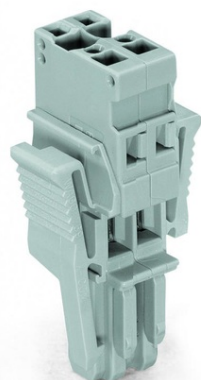

**WAGO 1-CONDUCTOR FEMALE PLUG; LOCKING LEVER; 4 MM²; 2-
POLE; 4,00 MM²; GRAY**

Ratings per: IEC/EN 61984;
Tesiune nominala (III/3): 500; V
Tensiune nominala de supratensiune (III/3): 6; kV
Curent nominal: 32; A
Legend (ratings): (III / 3) $\hat{\%}$ ™ Overvoltage category III / Pollution degree 3;
Tehnologie conexiune: CAGE CLAMP®;
Tip actionare: Operating tool;
Connectable conductor materials: Copper;
Nominal cross-section: 4 mm²;
Solid conductor: 0,08 ... 4 mm² / 28 ... 12 AWG;
Fine-stranded conductor: 0,08 ... 4 mm² / 28 ... 12 AWG;
Strip length: 8 ... 9 mm / 0.31 ... 0.35 inch;
Numar poli: 2;
Numar total de conexiuni: 2;
Total number of potentials: 2;
Wiring type: Front-entry wiring;
Latime: 25,6 mm / 1.008 inch;
Inaltime: 45,2 mm / 1.78 inch;
Adancime: 18,3 mm / 0.72 inch;
Module Latime: 5 mm / 0.197 inch;
Marking level: Side marking;
Tip contact (pluggable connector): Conector mama/priza;
Connector (connection type): for conductor;
Culoare: gray;
Material izolator: Polyamide 66 (PA 66);
Fire load: 0,157; MJ
Greutate: 9; g
Product Group: 18 (X-COM-System);
Tip ambalare: BOX;
Tara de origine: DE;
GTIN: 4044918480697;
Customs tariff number: 85366990990;
Pret: 12,71 lei (TVA inclus)

Detalii online: <https://www.materialelectrice.ro/1-conductor-female-plug-locking-lever-4-mm2-2-pole-4-00-mm2-gray-145023>