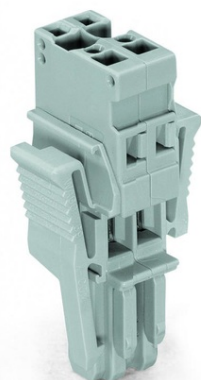

**WAGO 1-CONDUCTOR FEMALE PLUG; LOCKING LEVER; 4 MM²; 2-
POLE; 4,00 MM²; GRAY**

Ratings per: IEC/EN 61984;
Tesiune nominala (III/3): 500; V
Tensiune nominala de supratensiune (III/3): 6; kV
Curent nominal: 32; A
Legend (ratings): (III / 3) $\hat{\%}$ ™ Overvoltage category III / Pollution degree 3;
Tehnologie conexiune: CAGE CLAMP®;
Tip actionare: Operating tool;
Connectable conductor materials: Copper;
Nominal cross-section: 4 mm²;
Solid conductor: 0,08 ... 4 mm² / 28 ... 12 AWG;
Fine-stranded conductor: 0,08 ... 4 mm² / 28 ... 12 AWG;
Strip length: 8 ... 9 mm / 0.31 ... 0.35 inch;
Numar poli: 2;
Numar total de conexiuni: 2;
Total number of potentials: 2;
Wiring type: Front-entry wiring;
Latime: 25,6 mm / 1.008 inch;
Inaltime: 45,2 mm / 1.78 inch;
Adancime: 18,3 mm / 0.72 inch;
Module Latime: 5 mm / 0.197 inch;
Marking level: Side marking;
Tip contact (pluggable connector): Conector mama/priza;
Connector (connection type): for conductor;
Culoare: gray;
Material izolator: Polyamide 66 (PA 66);
Fire load: 0,157; MJ
Greutate: 9; g
Product Group: 18 (X-COM-System);
Tip ambalare: BOX;
Tara de origine: DE;
GTIN: 4044918480697;
Customs tariff number: 85366990990;
Pret: 12,72 lei (TVA inclus)

Detalii online: <https://www.materialelectrice.ro/1-conductor-female-plug-locking-lever-4-mm2-2-pole-4-00-mm2-gray-145023>