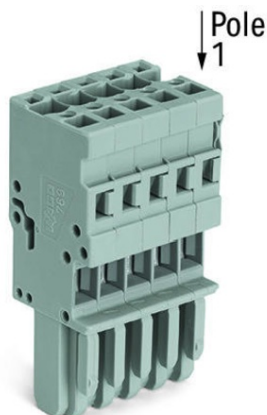

**WAGO 1-CONDUCTOR FEMALE PLUG; 4 MM²; 11-POLE; 4,00 MM²;
GRAY**

Ratings per: IEC/EN 61984;
Tensiune nominala (III/3): 500; V
Tensiune nominala de supratensiune (III/3): 6; kV
Curent nominal: 32; A
Legend (ratings): (III / 3) %^o™ Overvoltage category III / Pollution degree 3;
Tehnologie conexiune: CAGE CLAMP®;
Tip actionare: Operating tool;
Connectable conductor materials: Copper;
Nominal cross-section: 4 mm²;
Solid conductor: 0,08 ... 4 mm² / 28 ... 12 AWG;
Fine-stranded conductor: 0,08 ... 4 mm² / 28 ... 12 AWG;
Strip length: 8 ... 9 mm / 0.31 ... 0.35 inch;
Numar poli: 11;
Numar total de conexiuni: 11;
Total number of potentials: 11;
Wiring type: Front-entry wiring;
Latime: 55 mm / 2.165 inch;
Inaltime: 45,2 mm / 1.78 inch;
Adancime: 18,3 mm / 0.72 inch;
Module Latime: 5 mm / 0.197 inch;
Marking level: Side marking;
Tip contact (pluggable connector): Conector mama/priza;
Connector (connection type): for conductor;
Culoare: gray;
Material izolator: Polyamide 66 (PA 66);
Fire load: 0,585; MJ
Greutate: 37,4; g
Tip ambalare: BOX;
Tara de origine: DE;
GTIN: 4044918471947;
Customs tariff number: 85366990990;
Pret: 49,57 lei (TVA inclus)

Detalii online: <https://www.materialelectrice.ro/1-conductor-female-plug-4-mm2-11-pole-4-00-mm2-gray-145018>