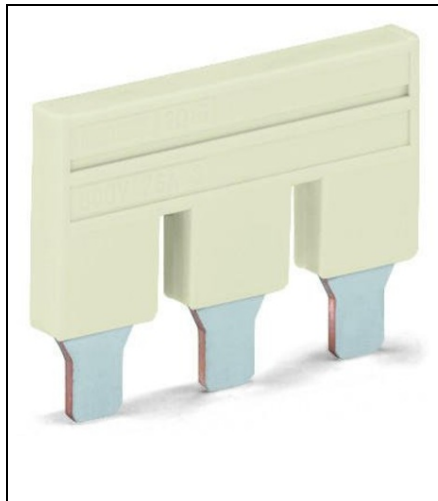

**WAGO PUSH-IN TYPE JUMPER BAR; INSULATED; 3-WAY; NOMINAL  
CURRENT 76 A; LIGHT GRAY**

Tesiune nominala (III/3): 800; V  
Curent nominal: 76; A  
Curent nominal (Ex e II): 65; A  
Latime: 33,4 mm / 1.315 inch;  
Inaltime: 23 mm / 0.906 inch;  
Adancime: 4,1 mm / 0.161 inch;  
Culoare: light gray;  
Fire load: 0,029; MJ  
Greutate: 7,4; g  
Product Group: 22 (TOPJOB S);  
Tip ambalare: bag;  
Tara de origine: DE;  
GTIN: 4017332076371;  
Customs tariff number: 85366990990;  
Pret: 13,54 lei (TVA inclus)

Detalii online: <https://www.materialelectrice.ro/push-in-type-jumper-bar-insulated-3-way-nominal-current-76-a-light-gray-145009>