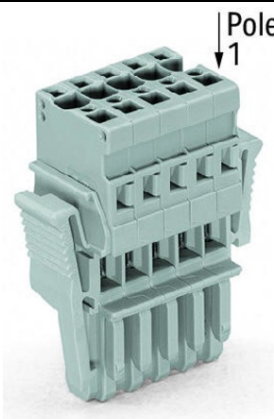

**WAGO 1-CONDUCTOR FEMALE PLUG; LOCKING LEVER; 4 MM²; 8-
POLE; 4,00 MM²; GRAY**

Ratings per: IEC/EN 61984;
Tensiune nominala (III/3): 500; V
Tensiune nominala de supratensiune (III/3): 6; kV
Curent nominal: 32; A
Legend (ratings): (III / 3) $\hat{\%}$ ™ Overvoltage category III / Pollution degree 3;
Tehnologie conexiune: CAGE CLAMP®;
Tip actionare: Operating tool;
Connectable conductor materials: Copper;
Nominal cross-section: 4 mm²;
Solid conductor: 0,08 ... 4 mm² / 28 ... 12 AWG;
Fine-stranded conductor: 0,08 ... 4 mm² / 28 ... 12 AWG;
Strip length: 8 ... 9 mm / 0.31 ... 0.35 inch;
Numar poli: 8;
Numar total de conexiuni: 8;
Total number of potentials: 8;
Wiring type: Front-entry wiring;
Latime: 55,6 mm / 2.189 inch;
Inaltime: 45,2 mm / 1.78 inch;
Adancime: 18,3 mm / 0.72 inch;
Module Latime: 5 mm / 0.197 inch;
Marking level: Side marking;
Tip contact (pluggable connector): Conector mama/priza;
Connector (connection type): for conductor;
Culoare: gray;
Material izolator: Polyamide 66 (PA 66);
Fire load: 0,475; MJ
Greutate: 26,9; g
Tip ambalare: BOX;
Tara de origine: DE;
GTIN: 4044918482059;
Customs tariff number: 85366990990;
Pret: 38,52 lei (TVA inclus)

Detalii online: <https://www.materialeelectrice.ro/1-conductor-female-plug-locking-lever-4-mm2-8-pole-4-00-mm2-gray-144915>