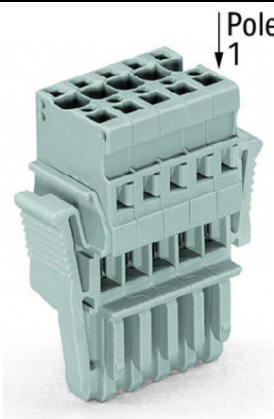

**WAGO 1-CONDUCTOR FEMALE PLUG; LOCKING LEVER; 4 MM²; 8-
POLE; 4,00 MM²; GRAY**

Ratings per: IEC/EN 61984;
Tensiune nominala (III/3): 500; V
Tensiune nominala de supratensiune (III/3): 6; kV
Curent nominal: 32; A
Legend (ratings): (III / 3) $\hat{\%}$ ™ Overvoltage category III / Pollution degree 3;
Tehnologie conexiune: CAGE CLAMP®;
Tip actionare: Operating tool;
Connectable conductor materials: Copper;
Nominal cross-section: 4 mm²;
Solid conductor: 0,08 ... 4 mm² / 28 ... 12 AWG;
Fine-stranded conductor: 0,08 ... 4 mm² / 28 ... 12 AWG;
Strip length: 8 ... 9 mm / 0.31 ... 0.35 inch;
Numar poli: 8;
Numar total de conexiuni: 8;
Total number of potentials: 8;
Wiring type: Front-entry wiring;
Latime: 55,6 mm / 2.189 inch;
Inaltime: 45,2 mm / 1.78 inch;
Adancime: 18,3 mm / 0.72 inch;
Module Latime: 5 mm / 0.197 inch;
Marking level: Side marking;
Tip contact (pluggable connector): Conector mama/priza;
Connector (connection type): for conductor;
Culoare: gray;
Material izolator: Polyamide 66 (PA 66);
Fire load: 0,475; MJ
Greutate: 26,9; g
Tip ambalare: BOX;
Tara de origine: DE;
GTIN: 4044918482059;
Customs tariff number: 85366990990;
Pret: 38,51 lei (TVA inclus)

Detalii online: <https://www.materialelectrice.ro/1-conductor-female-plug-locking-lever-4-mm2-8-pole-4-00-mm2-gray-144915>