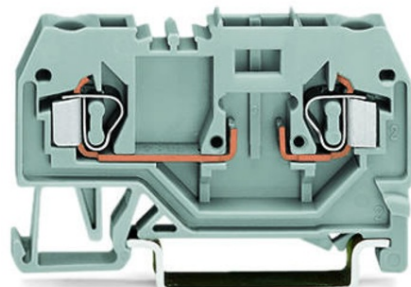

**WAGO 2-CONDUCTOR CARRIER TERMINAL BLOCK; FOR DIN-RAIL 35  
X 15 AND 35 X 7.5; 4 MM<sup>2</sup>; CAGE CLAMP®; 4,00 MM<sup>2</sup>; GRAY**

Ratings per: IEC/EN 60947-7-1;  
Tensiune nominala (III/3): 400; V  
Tensiune nominala de supratensiune (III/3): 6; kV  
Curent nominal: 10; A  
Legend (ratings): (III / 3) %<sup>TM</sup> Overvoltage category III / Pollution degree 3;  
Tehnologie conexiune: CAGE CLAMP®;  
Tip actionare: Operating tool;  
Connectable conductor materials: Copper; Aluminum;  
Solid conductor: 0,08 ... 4 mm<sup>2</sup> / 28 ... 12 AWG;  
Fine-stranded conductor: 0,08 ... 4 mm<sup>2</sup> / 28 ... 12 AWG;  
Strip length: 9 ... 10 mm / 0.35 ... 0.39 inch;  
Numar total de conexiuni: 2;  
Total number of potentials: 2;  
Numar nivele: 1;  
Wiring type: Front-entry wiring;  
Latime: 6 mm / 0.236 inch;  
Inaltime from upper-edge of DIN-rail: 29 mm / 1.142 inch;  
Adancime: 59 mm / 2.323 inch;  
Design: horizontal;  
Tip montaj: DIN-35 rail;  
Marking level: Center marking;  
Culoare: gray;  
Material izolator: Polyamide 66 (PA 66);  
Fire load: 0,144; MJ  
Greutate: 8,8; g  
Product Group: 1 (Rail Mounted Terminal Blocks);  
Tip ambalare: BOX;  
Tara de origine: CN;  
GTIN: 4050821214922;  
Customs tariff number: 85369010000;  
Pret: 10,62 lei (TVA inclus)

Detalii online: <https://www.materialelectrice.ro/2-conductor-carrier-terminal-block-for-din-rail-35-x-15-and-35-x-7-5-4-mm2-cage-clamp-4-00-mm2-gray-144881>