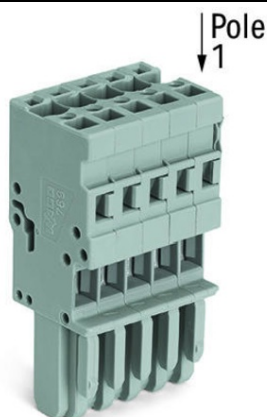

**WAGO 1-CONDUCTOR FEMALE PLUG; 4 MM²; 13-POLE; 4,00 MM²;
GRAY**

Ratings per: IEC/EN 61984;
Tensiune nominala (III/3): 500; V
Tensiune nominala de supratensiune (III/3): 6; kV
Curent nominal: 32; A
Legend (ratings): (III / 3) %^o™ Overvoltage category III / Pollution degree 3;
Tehnologie conexiune: CAGE CLAMP®;
Tip actionare: Operating tool;
Connectable conductor materials: Copper;
Nominal cross-section: 4 mm²;
Solid conductor: 0,08 ... 4 mm² / 28 ... 12 AWG;
Fine-stranded conductor: 0,08 ... 4 mm² / 28 ... 12 AWG;
Strip length: 8 ... 9 mm / 0.31 ... 0.35 inch;
Numar poli: 13;
Numar total de conexiuni: 13;
Total number of potentials: 13;
Wiring type: Front-entry wiring;
Latime: 65 mm / 2.559 inch;
Inaltime: 45,2 mm / 1.78 inch;
Adancime: 18,3 mm / 0.72 inch;
Module Latime: 5 mm / 0.197 inch;
Marking level: Side marking;
Tip contact (pluggable connector): Conector mama/priza;
Connector (connection type): for conductor;
Culoare: gray;
Material izolator: Polyamide 66 (PA 66);
Fire load: 0,691; MJ
Greutate: 44,2; g
Tip ambalare: BOX;
Tara de origine: DE;
GTIN: 4044918472142;
Customs tariff number: 85366990990;
Pret: 58,26 lei (TVA inclus)

Detalii online: <https://www.materialelectrice.ro/1-conductor-female-plug-4-mm2-13-pole-4-00-mm2-gray-144868>