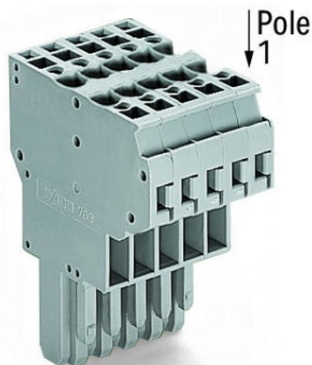

Furnizor: **Sc Trivolt Distribution SRL**  
Reg. com.: J23/3300/2016  
CIF: RO36421140  
Adresa: Strada Apusului nr 3 ( primul  
sens giratoriu Tehodor Pallady-  
Autostrada Soarelui), Catelu, Ilfov  
Banca: BRD  
IBAN: RO34BRDE441SV13182234410

**WAGO 2-CONDUCTOR FEMALE CONNECTOR; 4 MM<sup>2</sup>; 15-POLE; 4,00  
MM<sup>2</sup>; GRAY**

Ratings per: IEC/EN 61984;  
Tesiune nominala (III/3): 500; V  
Tensiune nominala de supratensiune (III/3): 6; kV  
Curent nominal: 32; A  
Legend (ratings): (III / 3) %<sup>o</sup>™ Overvoltage category III / Pollution degree 3;  
Tehnologie conexiune: CAGE CLAMP®;  
Tip actionare: Operating tool;  
Connectable conductor materials: Copper;  
Nominal cross-section: 4 mm<sup>2</sup>;  
Solid conductor: 0,08 ... 4 mm<sup>2</sup> / 28 ... 12 AWG;  
Fine-stranded conductor: 0,08 ... 4 mm<sup>2</sup> / 28 ... 12 AWG;  
Strip length: 8 ... 9 mm / 0.31 ... 0.35 inch;  
Numar poli: 15;  
Numar total de conexiuni: 30;  
Total number of potentials: 15;  
Wiring type: Front-entry wiring;  
Latime: 75 mm / 2.953 inch;  
Inaltime: 45,2 mm / 1.78 inch;  
Adancime: 35,9 mm / 1.413 inch;  
Module Latime: 5 mm / 0.197 inch;  
Marking level: Side marking;  
Tip contact (pluggable connector): Conector mama/priza;  
Connector (connection type): for conductor;  
Culoare: gray;  
Material izolator: Polyamide 66 (PA 66);  
Fire load: 1,272; MJ  
Greutate: 77,7; g  
Product Group: 18 (X-COM-System);  
Tip ambalare: BOX;  
Tara de origine: PL;  
GTIN: 4044918474405;  
Customs tariff number: 85366990990;  
Pret: 130,81 lei (TVA inclus)

Detalii online: <https://www.materialelectrice.ro/2-conductor-female-connector-4-mm2-15-pole-4-00-mm2-gray-144848>