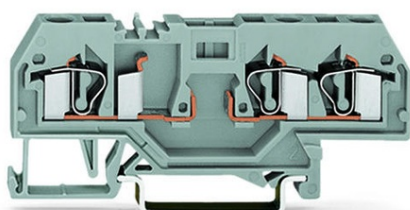

**WAGO 3-CONDUCTOR CARRIER TERMINAL BLOCK; FOR DIN-RAIL 35
X 15 AND 35 X 7.5; 4 MM²; CAGE CLAMP®; 4,00 MM²; GRAY**

Ratings per: IEC/EN 60947-7-1;
Tensiune nominala (III/3): 400; V
Tensiune nominala de supratensiune (III/3): 6; kV
Curent nominal: 10; A
Legend (ratings): (III / 3) %TM Overvoltage category III / Pollution degree 3;
Tehnologie conexiune: CAGE CLAMP®;
Tip actionare: Operating tool;
Connectable conductor materials: Copper; Aluminum;
Solid conductor: 0.08 ... 4 mm² / 28 ... 12 AWG;
Fine-stranded conductor: 0.08 ... 4 mm² / 28 ... 12 AWG;
Strip length: 9 ... 10 mm / 0.35 ... 0.39 inch;
Numar total de conexiuni: 3;
Total number of potentials: 2;
Numar nivele: 1;
Wiring type: Front-entry wiring;
Latime: 6 mm / 0.236 inch;
Inaltime from upper-edge of DIN-rail: 29 mm / 1.142 inch;
Adancime: 73.5 mm / 2.894 inch;
Design: horizontal;
Tip montaj: DIN-35 rail;
Marking level: Center marking;
Culoare: gray;
Material izolator: Polyamide 66 (PA 66);
Fire load: 0,179; MJ
Greutate: 11,1; g
Product Group: 1 (Rail Mounted Terminal Blocks);
Tip ambalare: BOX;
Tara de origine: DE;
GTIN: 4044918631990;
Customs tariff number: 85369010000;
Pret: 13,54 lei (TVA inclus)

Detalii online: <https://www.materialelectrice.ro/3-conductor-carrier-terminal-block-for-din-rail-35-x-15-and-35-x-7-5-4-mm2-cage-clamp-4-00-mm2-gray-144845>