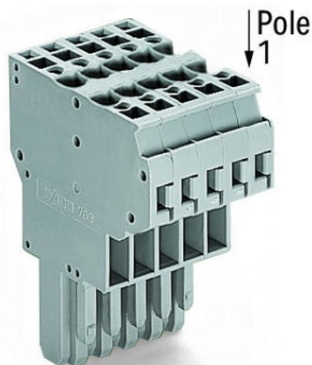

Furnizor: **Sc Trivolt Distribution SRL**  
Reg. com.: J23/3300/2016  
CIF: RO36421140  
Adresa: Strada Apusului nr 3 ( primul  
sens giratoriu Tehodor Pallady-  
Autostrada Soarelui), Catelu, Ilfov  
Banca: BRD  
IBAN: RO34BRDE441SV13182234410

**WAGO 2-CONDUCTOR FEMALE CONNECTOR; 4 MM<sup>2</sup>; 8-POLE; 4,00  
MM<sup>2</sup>; GRAY**

Ratings per: IEC/EN 61984;  
Tensiune nominala (III/3): 500; V  
Tensiune nominala de supratensiune (III/3): 6; kV  
Curent nominal: 32; A  
Legend (ratings): (III / 3) %<sup>o</sup>™ Overvoltage category III / Pollution degree 3;  
Tehnologie conexiune: CAGE CLAMP®;  
Tip actionare: Operating tool;  
Connectable conductor materials: Copper;  
Nominal cross-section: 4 mm<sup>2</sup>;  
Solid conductor: 0,08 ... 4 mm<sup>2</sup> / 28 ... 12 AWG;  
Fine-stranded conductor: 0,08 ... 4 mm<sup>2</sup> / 28 ... 12 AWG;  
Strip length: 8 ... 9 mm / 0.31 ... 0.35 inch;  
Numar poli: 8;  
Numar total de conexiuni: 16;  
Total number of potentials: 8;  
Wiring type: Front-entry wiring;  
Latime: 40 mm / 1.575 inch;  
Inaltime: 45,2 mm / 1.78 inch;  
Adancime: 35,9 mm / 1.413 inch;  
Module Latime: 5 mm / 0.197 inch;  
Marking level: Side marking;  
Tip contact (pluggable connector): Conector mama/priza;  
Connector (connection type): for conductor;  
Culoare: gray;  
Material izolator: Polyamide 66 (PA 66);  
Fire load: 0,677; MJ  
Greutate: 41,7; g  
Product Group: 18 (X-COM-System);  
Tip ambalare: BOX;  
Tara de origine: PL;  
GTIN: 4044918474160;  
Customs tariff number: 85366990990;  
Pret: 71,35 lei (TVA inclus)

Detalii online: <https://www.materialelectrice.ro/2-conductor-female-connector-4-mm2-8-pole-4-00-mm2-gray-144813>