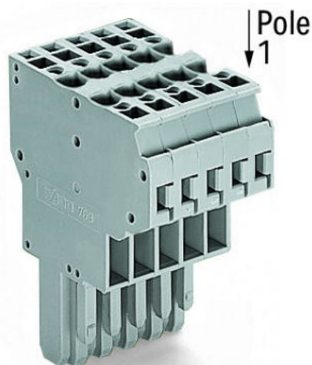

Furnizor: **Sc Trivolt Distribution SRL**  
Reg. com.: J23/3300/2016  
CIF: RO36421140  
Adresa: Strada Apusului nr 3 ( primul  
sens giratoriu Tehodor Pallady-  
Autostrada Soarelui), Catelu, Ilfov  
Banca: BRD  
IBAN: RO34BRDE441SV13182234410

**WAGO 2-CONDUCTOR FEMALE CONNECTOR; 4 MM<sup>2</sup>; 8-POLE; 4,00  
MM<sup>2</sup>; GRAY**

Ratings per: IEC/EN 61984;  
Tensiune nominala (III/3): 500; V  
Tensiune nominala de supratensiune (III/3): 6; kV  
Curent nominal: 32; A  
Legend (ratings): (III / 3)  $\hat{\%}$ ™ Overvoltage category III / Pollution degree 3;  
Tehnologie conexiune: CAGE CLAMP®;  
Tip actionare: Operating tool;  
Connectable conductor materials: Copper;  
Nominal cross-section: 4 mm<sup>2</sup>;  
Solid conductor: 0,08 ... 4 mm<sup>2</sup> / 28 ... 12 AWG;  
Fine-stranded conductor: 0,08 ... 4 mm<sup>2</sup> / 28 ... 12 AWG;  
Strip length: 8 ... 9 mm / 0.31 ... 0.35 inch;  
Numar poli: 8;  
Numar total de conexiuni: 16;  
Total number of potentials: 8;  
Wiring type: Front-entry wiring;  
Latime: 40 mm / 1.575 inch;  
Inaltime: 45,2 mm / 1.78 inch;  
Adancime: 35,9 mm / 1.413 inch;  
Module Latime: 5 mm / 0.197 inch;  
Marking level: Side marking;  
Tip contact (pluggable connector): Conector mama/priza;  
Connector (connection type): for conductor;  
Culoare: gray;  
Material izolator: Polyamide 66 (PA 66);  
Fire load: 0,677; MJ  
Greutate: 41,7; g  
Product Group: 18 (X-COM-System);  
Tip ambalare: BOX;  
Tara de origine: PL;  
GTIN: 4044918474160;  
Customs tariff number: 85366990990;  
Pret: 71,37 lei (TVA inclus)

Detalii online: <https://www.materialelectrice.ro/2-conductor-female-connector-4-mm2-8-pole-4-00-mm2-gray-144813>