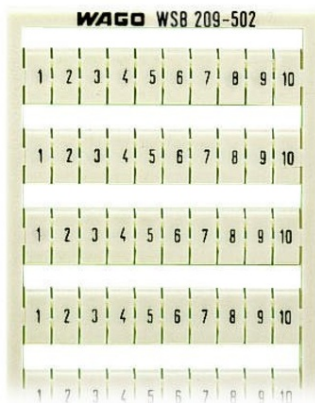

WAGO WSB MARKING CARD; AS CARD; MARKED; 1 ... 10 (10X); NOT STRETCHABLE; HORIZONTAL MARKING; SNAP-ON TYPE; WHITE

Marking: 1 ... 10;
Marking (number): 10;
Marking direction: Horizontal marking;
Marking Culoare: black;
Marking type: Digits;
Darstellung des Aufdrucks: consecutive numbers per strip;
Pre-assembly: 10 strips with 10 markers per card;
Marker/Strip Latime: 5 mm;
Marker Latime: 5; mm
Culoare: white;
Greutate: 7,8; g
Fire load: 0,234; MJ
Product Group: 2 (Terminal Block Accessories);
Tip ambalare: bag;
Tara de origine: DE;
GTIN: 4017332273008;
Customs tariff number: 49119900000;
Pret: 20,43 lei (TVA inclus)

Detalii online: <https://www.materialelectrice.ro/wsb-marking-card-as-card-marked-1-10-10x-not-stretchable-horizontal-marking-snap-on-type-white-144805>