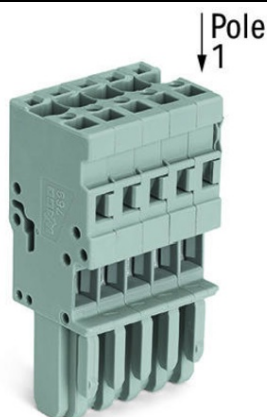

**WAGO 1-CONDUCTOR FEMALE PLUG; 4 MM²; 15-POLE; 4,00 MM²;
GRAY**

Ratings per: IEC/EN 61984;
Tesiune nominala (III/3): 500; V
Tensiune nominala de supratensiune (III/3): 6; kV
Curent nominal: 32; A
Legend (ratings): (III / 3) %^o™ Overvoltage category III / Pollution degree 3;
Tehnologie conexiune: CAGE CLAMP®;
Tip actionare: Operating tool;
Connectable conductor materials: Copper;
Nominal cross-section: 4 mm²;
Solid conductor: 0,08 ... 4 mm² / 28 ... 12 AWG;
Fine-stranded conductor: 0,08 ... 4 mm² / 28 ... 12 AWG;
Strip length: 8 ... 9 mm / 0.31 ... 0.35 inch;
Numar poli: 15;
Numar total de conexiuni: 15;
Total number of potentials: 15;
Wiring type: Front-entry wiring;
Latime: 75 mm / 2.953 inch;
Inaltime: 45,2 mm / 1.78 inch;
Adancime: 18,3 mm / 0.72 inch;
Module Latime: 5 mm / 0.197 inch;
Marking level: Side marking;
Tip contact (pluggable connector): Conector mama/priza;
Connector (connection type): for conductor;
Culoare: gray;
Material izolator: Polyamide 66 (PA 66);
Fire load: 0,797; MJ
Greutate: 50,9; g
Tip ambalare: BOX;
Tara de origine: DE;
GTIN: 4044918472319;
Customs tariff number: 85366990990;
Pret: 66,80 lei (TVA inclus)

Detalii online: <https://www.materialelectrice.ro/1-conductor-female-plug-4-mm2-15-pole-4-00-mm2-gray-144797>