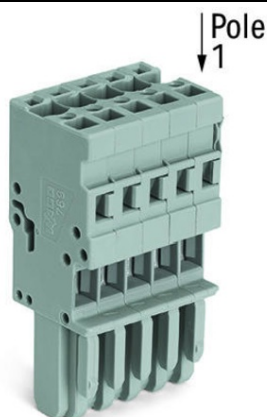

**WAGO 1-CONDUCTOR FEMALE PLUG; 4 MM<sup>2</sup>; 15-POLE; 4,00 MM<sup>2</sup>;  
GRAY**

Ratings per: IEC/EN 61984;  
Tensiune nominala (III/3): 500; V  
Tensiune nominala de supratensiune (III/3): 6; kV  
Curent nominal: 32; A  
Legend (ratings): (III / 3) %<sup>TM</sup> Overvoltage category III / Pollution degree 3;  
Tehnologie conexiune: CAGE CLAMP®;  
Tip actionare: Operating tool;  
Connectable conductor materials: Copper;  
Nominal cross-section: 4 mm<sup>2</sup>;  
Solid conductor: 0,08 ... 4 mm<sup>2</sup> / 28 ... 12 AWG;  
Fine-stranded conductor: 0,08 ... 4 mm<sup>2</sup> / 28 ... 12 AWG;  
Strip length: 8 ... 9 mm / 0.31 ... 0.35 inch;  
Numar poli: 15;  
Numar total de conexiuni: 15;  
Total number of potentials: 15;  
Wiring type: Front-entry wiring;  
Latime: 75 mm / 2.953 inch;  
Inaltime: 45,2 mm / 1.78 inch;  
Adancime: 18,3 mm / 0.72 inch;  
Module Latime: 5 mm / 0.197 inch;  
Marking level: Side marking;  
Tip contact (pluggable connector): Conector mama/priza;  
Connector (connection type): for conductor;  
Culoare: gray;  
Material izolator: Polyamide 66 (PA 66);  
Fire load: 0,797; MJ  
Greutate: 50,9; g  
Tip ambalare: BOX;  
Tara de origine: DE;  
GTIN: 4044918472319;  
Customs tariff number: 85366990990;  
Pret: 66,79 lei (TVA inclus)

Detalii online: <https://www.materialelectrice.ro/1-conductor-female-plug-4-mm2-15-pole-4-00-mm2-gray-144797>