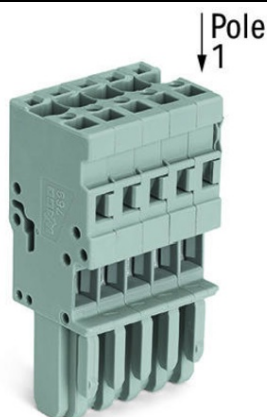

**WAGO 1-CONDUCTOR FEMALE PLUG; 4 MM²; 7-POLE; 4,00 MM²;
GRAY**

Ratings per: IEC/EN 61984;
Tensiune nominala (III/3): 500; V
Tensiune nominala de supratensiune (III/3): 6; kV
Curent nominal: 32; A
Legend (ratings): (III / 3) %^o™ Overvoltage category III / Pollution degree 3;
Tehnologie conexiune: CAGE CLAMP®;
Tip actionare: Operating tool;
Connectable conductor materials: Copper;
Nominal cross-section: 4 mm²;
Solid conductor: 0,08 ... 4 mm² / 28 ... 12 AWG;
Fine-stranded conductor: 0,08 ... 4 mm² / 28 ... 12 AWG;
Strip length: 8 ... 9 mm / 0.31 ... 0.35 inch;
Numar poli: 7;
Numar total de conexiuni: 7;
Total number of potentials: 7;
Wiring type: Front-entry wiring;
Latime: 35 mm / 1.378 inch;
Inaltime: 45,2 mm / 1.78 inch;
Adancime: 18,3 mm / 0.72 inch;
Module Latime: 5 mm / 0.197 inch;
Marking level: Side marking;
Tip contact (pluggable connector): Conector mama/priza;
Connector (connection type): for conductor;
Culoare: gray;
Material izolator: Polyamide 66 (PA 66);
Fire load: 0,373; MJ
Greutate: 23,9; g
Tip ambalare: BOX;
Tara de origine: DE;
GTIN: 4044918471589;
Customs tariff number: 85366990990;
Pret: 32,31 lei (TVA inclus)

Detalii online: <https://www.materialelectrice.ro/1-conductor-female-plug-4-mm2-7-pole-4-00-mm2-gray-144794>