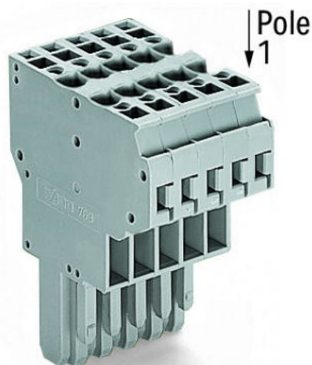

Furnizor: **Sc Trivolt Distribution SRL**  
Reg. com.: J23/3300/2016  
CIF: RO36421140  
Adresa: Strada Apusului nr 3 ( primul  
sens giratoriu Tehodor Pallady-  
Autostrada Soarelui), Catelu, Ilfov  
Banca: BRD  
IBAN: RO34BRDE441SV13182234410

**WAGO 2-CONDUCTOR FEMALE CONNECTOR; 4 MM<sup>2</sup>; 6-POLE; 4,00  
MM<sup>2</sup>; GRAY**

Ratings per: IEC/EN 61984;  
Tesiune nominala (III/3): 500; V  
Tensiune nominala de supratensiune (III/3): 6; kV  
Curent nominal: 32; A  
Legend (ratings): (III / 3) %<sup>TM</sup> Overvoltage category III / Pollution degree 3;  
Tehnologie conexiune: CAGE CLAMP®;  
Tip actionare: Operating tool;  
Connectable conductor materials: Copper;  
Nominal cross-section: 4 mm<sup>2</sup>;  
Solid conductor: 0,08 ... 4 mm<sup>2</sup> / 28 ... 12 AWG;  
Fine-stranded conductor: 0,08 ... 4 mm<sup>2</sup> / 28 ... 12 AWG;  
Strip length: 8 ... 9 mm / 0.31 ... 0.35 inch;  
Numar poli: 6;  
Numar total de conexiuni: 12;  
Total number of potentials: 6;  
Wiring type: Front-entry wiring;  
Latime: 30 mm / 1.181 inch;  
Inaltime: 45,2 mm / 1.78 inch;  
Adancime: 35,9 mm / 1.413 inch;  
Module Latime: 5 mm / 0.197 inch;  
Marking level: Side marking;  
Tip contact (pluggable connector): Conector mama/priza;  
Connector (connection type): for conductor;  
Culoare: gray;  
Material izolator: Polyamide 66 (PA 66);  
Fire load: 0,507; MJ  
Greutate: 31,1; g  
Product Group: 18 (X-COM-System);  
Tip ambalare: BOX;  
Tara de origine: PL;  
GTIN: 4044918474078;  
Customs tariff number: 85366990990;  
Pret: 54,34 lei (TVA inclus)

Detalii online: <https://www.materialelectrice.ro/2-conductor-female-connector-4-mm2-6-pole-4-00-mm2-gray-144783>