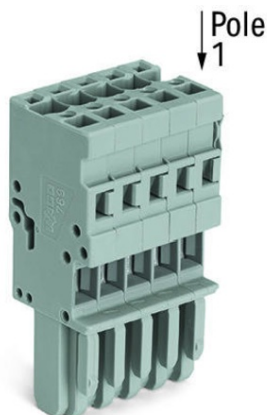

**WAGO 1-CONDUCTOR FEMALE PLUG; 4 MM²; 12-POLE; 4,00 MM²;
GRAY**

Ratings per: IEC/EN 61984;
Tesiune nominala (III/3): 500; V
Tensiune nominala de supratensiune (III/3): 6; kV
Curent nominal: 32; A
Legend (ratings): (III / 3) $\hat{\%}$ ™ Overvoltage category III / Pollution degree 3;
Tehnologie conexiune: CAGE CLAMP®;
Tip actionare: Operating tool;
Connectable conductor materials: Copper;
Nominal cross-section: 4 mm²;
Solid conductor: 0,08 ... 4 mm² / 28 ... 12 AWG;
Fine-stranded conductor: 0,08 ... 4 mm² / 28 ... 12 AWG;
Strip length: 8 ... 9 mm / 0.31 ... 0.35 inch;
Numar poli: 12;
Numar total de conexiuni: 12;
Total number of potentials: 12;
Wiring type: Front-entry wiring;
Latime: 60 mm / 2.362 inch;
Inaltime: 45,2 mm / 1.78 inch;
Adancime: 18,3 mm / 0.72 inch;
Module Latime: 5 mm / 0.197 inch;
Marking level: Side marking;
Tip contact (pluggable connector): Conector mama/priza;
Connector (connection type): for conductor;
Culoare: gray;
Material izolator: Polyamide 66 (PA 66);
Fire load: 0,638; MJ
Greutate: 38,8; g
Product Group: 18 (X-COM-System);
Tip ambalare: BOX;
Tara de origine: DE;
GTIN: 4044918472012;
Customs tariff number: 85366990990;
Pret: 53,97 lei (TVA inclus)

Detalii online: <https://www.materialelectrice.ro/1-conductor-female-plug-4-mm2-12-pole-4-00-mm2-gray-144772>