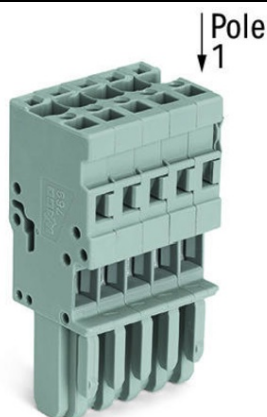

**WAGO 1-CONDUCTOR FEMALE PLUG; 4 MM<sup>2</sup>; 12-POLE; 4,00 MM<sup>2</sup>;  
GRAY**

Ratings per: IEC/EN 61984;  
Tesiune nominala (III/3): 500; V  
Tensiune nominala de supratensiune (III/3): 6; kV  
Curent nominal: 32; A  
Legend (ratings): (III / 3) %<sup>o</sup>™ Overvoltage category III / Pollution degree 3;  
Tehnologie conexiune: CAGE CLAMP®;  
Tip actionare: Operating tool;  
Connectable conductor materials: Copper;  
Nominal cross-section: 4 mm<sup>2</sup>;  
Solid conductor: 0,08 ... 4 mm<sup>2</sup> / 28 ... 12 AWG;  
Fine-stranded conductor: 0,08 ... 4 mm<sup>2</sup> / 28 ... 12 AWG;  
Strip length: 8 ... 9 mm / 0.31 ... 0.35 inch;  
Numar poli: 12;  
Numar total de conexiuni: 12;  
Total number of potentials: 12;  
Wiring type: Front-entry wiring;  
Latime: 60 mm / 2.362 inch;  
Inaltime: 45,2 mm / 1.78 inch;  
Adancime: 18,3 mm / 0.72 inch;  
Module Latime: 5 mm / 0.197 inch;  
Marking level: Side marking;  
Tip contact (pluggable connector): Conector mama/priza;  
Connector (connection type): for conductor;  
Culoare: gray;  
Material izolator: Polyamide 66 (PA 66);  
Fire load: 0,638; MJ  
Greutate: 38,8; g  
Product Group: 18 (X-COM-System);  
Tip ambalare: BOX;  
Tara de origine: DE;  
GTIN: 4044918472012;  
Customs tariff number: 85366990990;  
Pret: 53,95 lei (TVA inclus)

Detalii online: <https://www.materialelectrice.ro/1-conductor-female-plug-4-mm2-12-pole-4-00-mm2-gray-144772>