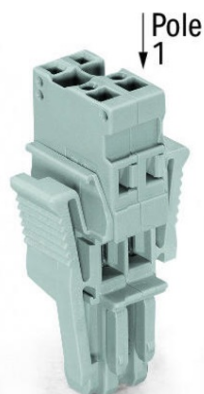

**WAGO 1-CONDUCTOR FEMALE PLUG; LOCKING LEVER; 4 MM²; 3-
POLE; 4,00 MM²; GRAY**

Ratings per: IEC/EN 61984;
Tesiune nominala (III/3): 500; V
Tensiune nominala de supratensiune (III/3): 6; kV
Curent nominal: 32; A
Legend (ratings): (III / 3) $\hat{\%}$ ™ Overvoltage category III / Pollution degree 3;
Tehnologie conexiune: CAGE CLAMP®;
Tip actionare: Operating tool;
Connectable conductor materials: Copper;
Nominal cross-section: 4 mm²;
Solid conductor: 0,08 ... 4 mm² / 28 ... 12 AWG;
Fine-stranded conductor: 0,08 ... 4 mm² / 28 ... 12 AWG;
Strip length: 8 ... 9 mm / 0.31 ... 0.35 inch;
Numar poli: 3;
Numar total de conexiuni: 3;
Total number of potentials: 3;
Wiring type: Front-entry wiring;
Latime: 30,6 mm / 1.205 inch;
Inaltime: 45,2 mm / 1.78 inch;
Adancime: 18,3 mm / 0.72 inch;
Module Latime: 5 mm / 0.197 inch;
Marking level: Side marking;
Tip contact (pluggable connector): Conector mama/priza;
Connector (connection type): for conductor;
Culoare: gray;
Material izolator: Polyamide 66 (PA 66);
Fire load: 0,21; MJ
Greutate: 8,3; g
Product Group: 18 (X-COM-System);
Tip ambalare: BOX;
Tara de origine: DE;
GTIN: 4044918481007;
Customs tariff number: 85366990990;
Pret: 16,96 lei (TVA inclus)

Detalii online: <https://www.materialelectrice.ro/1-conductor-female-plug-locking-lever-4-mm2-3-pole-4-00-mm2-gray-144766>