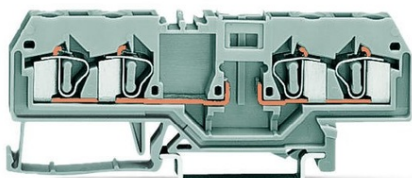

**WAGO 4-CONDUCTOR CARRIER TERMINAL BLOCK; FOR DIN-RAIL 35
X 15 AND 35 X 7.5; 4 MM²; CAGE CLAMP®; 4,00 MM²; GRAY**

Ratings per: IEC/EN 60947-7-1;
Tensiune nominala (III/3): 400; V
Tensiune nominala de supratensiune (III/3): 6; kV
Curent nominal: 10; A
Legend (ratings): (III / 3) %TM Overvoltage category III / Pollution degree 3;
Tehnologie conexiune: CAGE CLAMP®;
Tip actionare: Operating tool;
Connectable conductor materials: Copper; Aluminum;
Solid conductor: 0,08 ... 4 mm² / 28 ... 12 AWG;
Fine-stranded conductor: 0,08 ... 4 mm² / 28 ... 12 AWG;
Strip length: 9 ... 10 mm / 0.35 ... 0.39 inch;
Numar total de conexiuni: 4;
Total number of potentials: 2;
Numar nivele: 1;
Wiring type: Front-entry wiring;
Latime: 6 mm / 0.236 inch;
Inaltime from upper-edge of DIN-rail: 29 mm / 1.142 inch;
Adancime: 86 mm / 3.386 inch;
Design: horizontal;
Tip montaj: DIN-35 rail;
Marking level: Center marking;
Culoare: gray;
Material izolator: Polyamide 66 (PA 66);
Fire load: 0,206; MJ
Greutate: 12,8; g
Product Group: 1 (Rail Mounted Terminal Blocks);
Tip ambalare: BOX;
Tara de origine: CN;
GTIN: 4050821214915;
Customs tariff number: 85369010000;
Pret: 15,69 lei (TVA inclus)

Detalii online: <https://www.materialelectrice.ro/4-conductor-carrier-terminal-block-for-din-rail-35-x-15-and-35-x-7-5-4-mm2-cage-clamp-4-00-mm2-gray-144765>