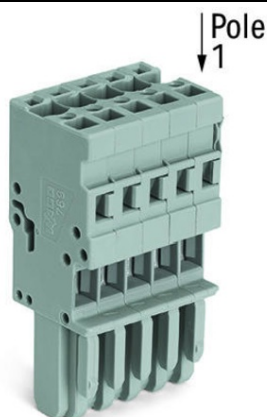

**WAGO 1-CONDUCTOR FEMALE PLUG; 4 MM²; 6-POLE; 4,00 MM²;
GRAY**

Ratings per: IEC/EN 61984;
Tesiune nominala (III/3): 500; V
Tensiune nominala de supratensiune (III/3): 6; kV
Curent nominal: 32; A
Legend (ratings): (III / 3) $\hat{\%}$ ™ Overvoltage category III / Pollution degree 3;
Tehnologie conexiune: CAGE CLAMP®;
Tip actionare: Operating tool;
Connectable conductor materials: Copper;
Nominal cross-section: 4 mm²;
Solid conductor: 0,08 ... 4 mm² / 28 ... 12 AWG;
Fine-stranded conductor: 0,08 ... 4 mm² / 28 ... 12 AWG;
Strip length: 8 ... 9 mm / 0.31 ... 0.35 inch;
Numar poli: 6;
Numar total de conexiuni: 6;
Total number of potentials: 6;
Wiring type: Front-entry wiring;
Latime: 30 mm / 1.181 inch;
Inaltime: 45,2 mm / 1.78 inch;
Adancime: 18,3 mm / 0.72 inch;
Module Latime: 5 mm / 0.197 inch;
Marking level: Side marking;
Tip contact (pluggable connector): Conector mama/priza;
Connector (connection type): for conductor;
Culoare: gray;
Material izolator: Polyamide 66 (PA 66);
Fire load: 0,32; MJ
Greutate: 18,9; g
Product Group: 18 (X-COM-System);
Tip ambalare: BOX;
Tara de origine: DE;
GTIN: 4044918471510;
Customs tariff number: 85366990990;
Pret: 27,99 lei (TVA inclus)

Detalii online: <https://www.materialelectrice.ro/1-conductor-female-plug-4-mm2-6-pole-4-00-mm2-gray-144717>