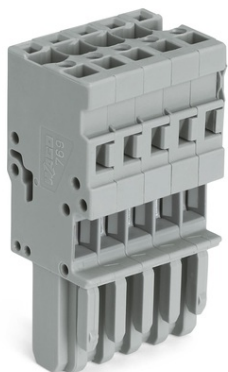

Furnizor: **Sc Trivolt Distribution SRL**
Reg. com.: J23/3300/2016
CIF: RO36421140
Adresa: Strada Apusului nr 3 (primul
sens giratoriu Tehodor Pallady-
Autostrada Soarelui), Catelu, Ilfov
Banca: BRD
IBAN: RO34BRDE441SV13182234410

**WAGO 1-CONDUCTOR FEMALE PLUG; 4 MM²; 5-POLE; 4,00 MM²;
GRAY**

Ratings per: IEC/EN 61984;
Tesiune nominala (III/3): 500; V
Tensiune nominala de supratensiune (III/3): 6; kV
Curent nominal: 32; A
Legend (ratings): (III / 3) $\hat{\%}$ ™ Overvoltage category III / Pollution degree 3;
Tehnologie conexiune: CAGE CLAMP®;
Tip actionare: Operating tool;
Connectable conductor materials: Copper;
Nominal cross-section: 4 mm²;
Solid conductor: 0,08 ... 4 mm² / 28 ... 12 AWG;
Fine-stranded conductor: 0,08 ... 4 mm² / 28 ... 12 AWG;
Strip length: 8 ... 9 mm / 0.31 ... 0.35 inch;
Numar poli: 5;
Numar total de conexiuni: 5;
Total number of potentials: 5;
Wiring type: Front-entry wiring;
Latime: 25 mm / 0.984 inch;
Inaltime: 45,2 mm / 1.78 inch;
Adancime: 18,3 mm / 0.72 inch;
Module Latime: 5 mm / 0.197 inch;
Marking level: Side marking;
Tip contact (pluggable connector): Conector mama/priza;
Connector (connection type): for conductor;
Culoare: gray;
Material izolator: Polyamide 66 (PA 66);
Fire load: 0,267; MJ
Greutate: 15,7; g
Product Group: 18 (X-COM-System);
Tip ambalare: BOX;
Tara de origine: DE;
GTIN: 4044918471480;
Customs tariff number: 85366990990;
Pret: 23,64 lei (TVA inclus)

Detalii online: <https://www.materialelectrice.ro/1-conductor-female-plug-4-mm2-5-pole-4-00-mm2-gray-144703>