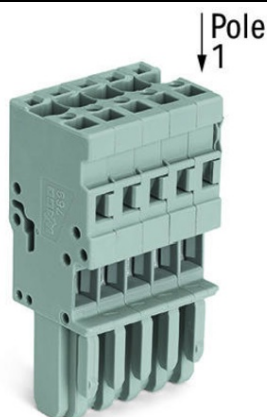

**WAGO 1-CONDUCTOR FEMALE PLUG; 4 MM²; 8-POLE; 4,00 MM²;
GRAY**

Ratings per: IEC/EN 61984;
Tensiune nominala (III/3): 500; V
Tensiune nominala de supratensiune (III/3): 6; kV
Curent nominal: 32; A
Legend (ratings): (III / 3) Overvoltage category III / Pollution degree 3;
Tehnologie conexiune: CAGE CLAMP®;
Tip actionare: Operating tool;
Connectable conductor materials: Copper;
Nominal cross-section: 4 mm²;
Solid conductor: 0,08 ... 4 mm² / 28 ... 12 AWG;
Fine-stranded conductor: 0,08 ... 4 mm² / 28 ... 12 AWG;
Strip length: 8 ... 9 mm / 0.31 ... 0.35 inch;
Numar poli: 8;
Numar total de conexiuni: 8;
Total number of potentials: 8;
Wiring type: Front-entry wiring;
Latime: 40 mm / 1.575 inch;
Inaltime: 45,2 mm / 1.78 inch;
Adancime: 18,3 mm / 0.72 inch;
Module Latime: 5 mm / 0.197 inch;
Marking level: Side marking;
Tip contact (pluggable connector): Conector mama/priza;
Connector (connection type): for conductor;
Culoare: gray;
Material izolator: Polyamide 66 (PA 66);
Fire load: 0,426; MJ
Greutate: 27,3; g
Tip ambalare: BOX;
Tara de origine: DE;
GTIN: 4044918471619;
Customs tariff number: 85366990990;
Pret: 36,59 lei (TVA inclus)

Detalii online: <https://www.materialelectrice.ro/1-conductor-female-plug-4-mm2-8-pole-4-00-mm2-gray-144699>