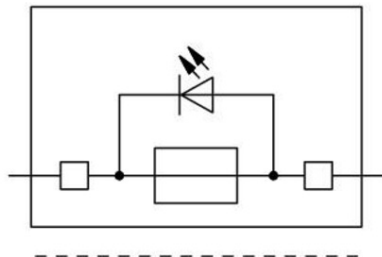

**WAGO FUSE PLUG; WITH PULL-TAB; FOR MINIATURE METRIC  
FUSES 5 X 20 MM AND 5 X 25 MM; WITH LED INDICATOR; 24 V  
AC/DC; 6 MM WIDE; GRAY**

Voltage type 1: AC/DC;  
Tesiune nominala (III/3): 250; V  
Curent nominal: 6,3; A  
Latime: 6 mm / 0.236 inch;  
Marking level: Center marking;  
Culoare: gray;  
Material izolator: Polyamide 66 (PA 66);  
Fire load: 0,081; MJ  
Greutate: 6,7; g  
Product Group: 1 (Rail Mounted Terminal Blocks);  
Tip ambalare: BOX;  
Tara de origine: CN;  
GTIN: 4050821276265;  
Customs tariff number: 85366990990;  
Pret: 57,12 lei (TVA inclus)

Detalii online: <https://www.materialeelectrice.ro/fuse-plug-with-pull-tab-for-miniature-metric-fuses-5-x-20-mm-and-5-x-25-mm-with-led-indicator-24-v-ac-dc-6-mm-wide-gray-144686>