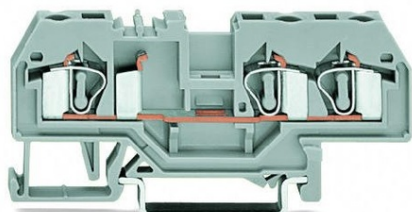

**WAGO 3-CONDUCTOR THROUGH TERMINAL BLOCK; 4 MM²;
CENTER MARKING; FOR DIN-RAIL 35 X 15 AND 35 X 7.5; CAGE
CLAMP®; 4,00 MM²; YELLOW**

Ratings per: IEC/EN 60947-7-1;
Tensiune nominala (III/3): 800; V
Tensiune nominala de supratensiune (III/3): 8; kV
Curent nominal: 32; A
Legend (ratings): (III / 3) %^o™ Overvoltage category III / Pollution degree 3;
Tehnologie conexiune: CAGE CLAMP®;
Tip actionare: Operating tool;
Connectable conductor materials: Copper; Aluminum;
Solid conductor: 0,08 ... 4 mm² / 28 ... 12 AWG;
Fine-stranded conductor: 0,08 ... 4 mm² / 28 ... 12 AWG;
Strip length: 9 ... 10 mm / 0.35 ... 0.39 inch;
Numar total de conexiuni: 3;
Total number of potentials: 1;
Numar nivele: 1;
Wiring type: Front-entry wiring;
Latime: 6 mm / 0.236 inch;
Inaltime from upper-edge of DIN-rail: 29 mm / 1.142 inch;
Adancime: 73,5 mm / 2.894 inch;
Design: horizontal type;
Tip montaj: DIN-35 rail;
Marking level: Center marking;
Culoare: yellow;
Material izolator: Polyamide 66 (PA 66);
Fire load: 0,174; MJ
Greutate: 10,9; g
Tip ambalare: BOX;
Tara de origine: DE;
GTIN: 4044918484978;
Customs tariff number: 85369010000;
Pret: 9,02 lei (TVA inclus)

Detalii online: <https://www.materialeelectrice.ro/3-conductor-through-terminal-block-4-mm2-center-marking-for-din-rail-35-x-15-and-35-x-7-5-cage-clamp-4-00-mm2-yellow-144258>