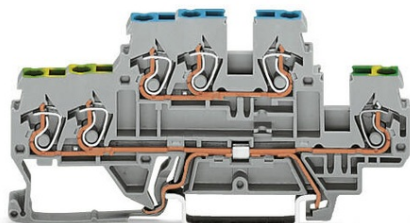

**WAGO 3-CONDUCTOR, DOUBLE-DECK TERMINAL BLOCK; GREEN-YELLOW CONDUCTOR ENTRY; FOR DIN-RAIL 35 X 15 AND 35 X 7.5; 2.5 MM<sup>2</sup>; CAGE CLAMP®; 2,50 MM<sup>2</sup>; GRAY**

Ratings per: IEC/EN 60947-7-1;  
Tensiune nominala (III/3): 500; V  
Tensiune nominala de supratensiune (III/3): 6; kV  
Curent nominal: 24; A  
Legend (ratings): (III / 3) %™ Overvoltage category III / Pollution degree 3;  
Tehnologie conexiune: CAGE CLAMP®;  
Tip actionare: Operating tool;  
Connectable conductor materials: Copper;  
Solid conductor: 0,08 ... 2,5 mm<sup>2</sup> / 28 ... 12 AWG;  
Fine-stranded conductor: 0,08 ... 4 mm<sup>2</sup> / 28 ... 12 AWG;  
Strip length: 6 ... 7 mm / 0.24 ... 0.28 inch;  
Numar total de conexiuni: 6;  
Total number of potentials: 2;  
Numar nivele: 2;  
Wiring type: Front-entry wiring;  
Latime: 5 mm / 0.197 inch;  
Inaltime from upper-edge of DIN-rail: 40 mm / 1.575 inch;  
Adancime: 91 mm / 3.583 inch;  
Design: horizontal;  
Tip montaj: DIN-35 rail;  
Potential marking: PE/L;  
Marking level: Side marking;  
Culoare: gray;  
Material izolator: Polyamide 66 (PA 66);  
Fire load: 0,204; MJ  
Greutate: 15,3; g  
Tip ambalare: BOX;  
Tara de origine: DE;  
GTIN: 4045454094515;  
Customs tariff number: 85369010000;  
Pret: 23,80 lei (TVA inclus)

Detalii online: <https://www.materialelectrice.ro/3-conductor-double-deck-terminal-block-green-yellow-conductor-entry-for-din-rail-35-x-15-and-35-x-7-5-2-5-mm2-cage-clamp-2-50-mm2-gray-144192>