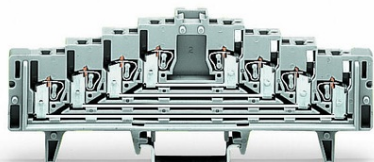

**WAGO 4-LEVEL TERMINAL BLOCK FOR MATRIX PATCHING; FOR 35
X 7.5 MOUNTING RAIL; 1,50 MM²; GRAY**

Tesiune nominala (III/3): 250; V
Tensiune nominala de supratensiune (III/3): 4; kV
Curent nominal: 12; A
Legend (ratings): (III / 3) \hat{a} %TM Overvoltage category III / Pollution degree 3;
Tehnologie conexiune: CAGE CLAMP®;
Tip actionare: Operating tool;
Connectable conductor materials: Copper;
Solid conductor: 0.08 ... 1.5 mm² / 28 ... 16 AWG;
Fine-stranded conductor: 0.08 ... 1.5 mm² / 28 ... 16 AWG;
Strip length: 8 ... 10 mm / 0.31 ... 0.39 inch;
Numar total de conexiuni: 16;
Total number of potentials: 4;
Numar nivele: 4;
Wiring type: Front-entry wiring;
Latime: 7.62 mm / 0.3 inch;
Inaltime from upper-edge of DIN-rail: 44.5 mm / 1.752 inch;
Adancime: 126 mm / 4.961 inch;
Design: horizontal;
Tip montaj: DIN-35 rail;
Marking: d-c-b-a--a-b-c-d;
Marking level: Center marking;
Culoare: gray;
Material izolator: Polyamide 66 (PA 66);
Fire load: 0,55; MJ
Greutate: 32; g
Tip ambalare: BOX;
Tara de origine: DE;
GTIN: 4045454188603;
Customs tariff number: 85369010000;
Pret: 53,22 lei (TVA inclus)

Detalii online: <https://www.materialeelectrice.ro/4-level-terminal-block-for-matrix-patching-for-35-x-7-5-mounting-rail-1-50-mm2-gray-144124>