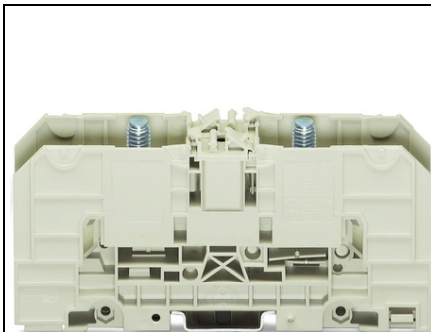

**WAGO STUD TERMINAL BLOCK; 70 MM²; WITH 2 STUD BOLTS M8;
70,00 MM²; LIGHT GRAY**

Tesiune nominala (III/3): 1000; V
Tensiune nominala de supratensiune (III/3): 8; kV
Curent nominal: 192; A
Legend (ratings): (III / 3) \hat{a} %TM Overvoltage category III / Pollution degree 3;
Tehnologie conexiune: Screw-clamp connection/Studs;
Tip actionare: Operating tool;
Connectable conductor materials: Copper;
Numar total de conexiuni: 2;
Total number of potentials: 1;
Numar nivele: 1;
Wiring type: Side-entry wiring;
Latime: 32 mm / 1.26 inch;
Inaltime from upper-edge of DIN-rail: 59.5 mm / 2.343 inch;
Adancime: 140 mm / 5.512 inch;
Tip montaj: DIN-35 rail;
Culoare: light gray;
Greutate: 193; g
Product Group: 1 (Rail Mounted Terminal Blocks);
Tip ambalare: BOX;
Tara de origine: FR;
GTIN: 4017332831864;
Customs tariff number: 85369010000;
Pret: 91,68 lei (TVA inclus)

Detalii online: <https://www.materialeelectrice.ro/stud-terminal-block-70-mm2-with-2-stud-bolts-m8-70-00-mm2-light-gray-144082>