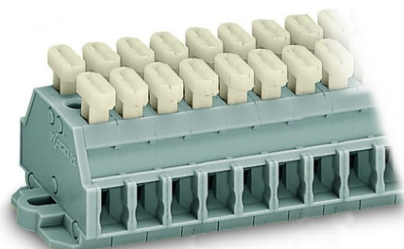

**WAGO 2-CONDUCTOR TERMINAL STRIP; 12-POLE; ON BOTH SIDES
WITH PUSH-BUTTONS; WITH FIXING FLANGES; FOR SCREW OR
SIMILAR MOUNTING TYPES; FIXING HOLE 3.2 MM Å; 2.5 MMÅ²;
CAGE CLAMPÅ; 2,50 MMÅ²; GRAY**

Tesiune nominala (III/3): 500; V
Tensiune nominala de supratensiune (III/3): 6; kV
Curent nominal: 24; A
Legend (ratings): (III / 3) Å%™ Overvoltage category III / Pollution degree 3;
Tehnologie conexiune: CAGE CLAMPÅ;
Tip actionare: Operating tool; Push-button;
Connectable conductor materials: Copper;
Solid conductor: 0.08 ... 2.5 mm² / 28 ... 14 AWG;
Fine-stranded conductor: 0.08 ... 2.5 mm² / 28 ... 14 AWG;
Strip length: 8 ... 9 mm / 0.31 ... 0.35 inch;
Numar poli: 12;
Numar total de conexiuni: 24;
Total number of potentials: 12;
Numar nivele: 1;
Wiring type: Side-entry wiring;
Latime: 85.6 mm / 3.37 inch;
Inaltime de la fata: 23.2 mm / 0.913 inch;
Adancime: 28 mm / 1.102 inch;
Module Latime: 6 mm / 0.236 inch;
Design: horizontal;
Tip montaj: Mounting flange;
Marking level: Side marking;
Culoare: gray;
Fire load: 0,678; MJ
Greutate: 33,6; g
Tip ambalare: BOX;
Tara de origine: DE;
GTIN: 4044918627511;
Customs tariff number: 85369010000;
Pret: 34,80 lei (TVA inclus)

Detalii online: <https://www.materialeelectrice.ro/2-conductor-terminal-strip-12-pole-on-both-sides-with-push-buttons-with-fixing-flanges-for-screw-or-similar-mounting-types-fixing-hole-3-2-mm-oe-2-5-mm2-cage-clamp-2-50-mm2-gray-143973>