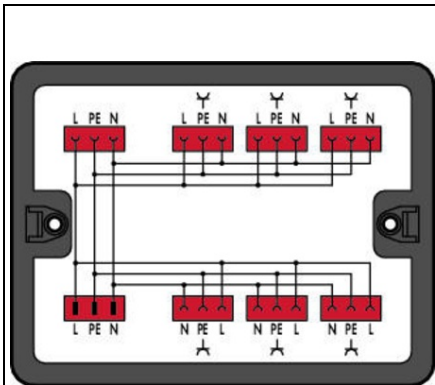

**WAGO DISTRIBUTION BOX; SINGLE-PHASE CURRENT (230 V); 1  
INPUT; 7 OUTPUTS; COD. P; MIDI; BLACK**

Note on Contact Resistance: approx. 1 mΩ; of contact resistanceâ€© approx. 0.25 mΩ;,  
contact transition plug/socket;  
Ratings per: IEC/EN 60664-1;  
Tensiune nominala (III/3): 250; V  
Tensiune nominala de supratensiune (III/3): 4; kV  
Curent nominal: 25; A  
Legend (ratings): (III / 3) â‰“™ Overvoltage category III / Pollution degree 3;  
Latime: 190 mm / 7.48 inch;  
Inaltime: 30 mm / 1.181 inch;  
Adancime: 145 mm / 5.709 inch;  
Interne Verdrahtung: 4; mm<sup>2</sup>  
Coding: P;  
Tip montaj: Wall, screw mount; Installation on mounting plate;  
Protection type: IP20;  
Note on protection type: Only when mated (these compact connectors are not designed  
for use in open, easily accessible areas).;  
Mismatching protection: Yes;  
Locking of plug-in connection: locking lever;  
Culoare: black;  
Material izolator: Polyamide 66 (PA 66);  
Contact material: Copper or copper alloy (surface-treated);  
Greutate: 440; g  
Processing temperature: -5 ... +40 °C;  
Continuous operating temperature: -35 ... +85 °C;  
Note on continuous operating temperature: Insulating parts for temperatures ≤ 105 °C;  
Tip ambalare: BOX;  
Tara de origine: DE;  
GTIN: 4055143302210;  
Customs tariff number: 85366990990;  
Pret: 318,71 lei (TVA inclus)

Detalii online: <https://www.materialeelectrice.ro/distribution-box-single-phase-current-230-v-1-input-7-outputs-cod-p-midi-black-143916>